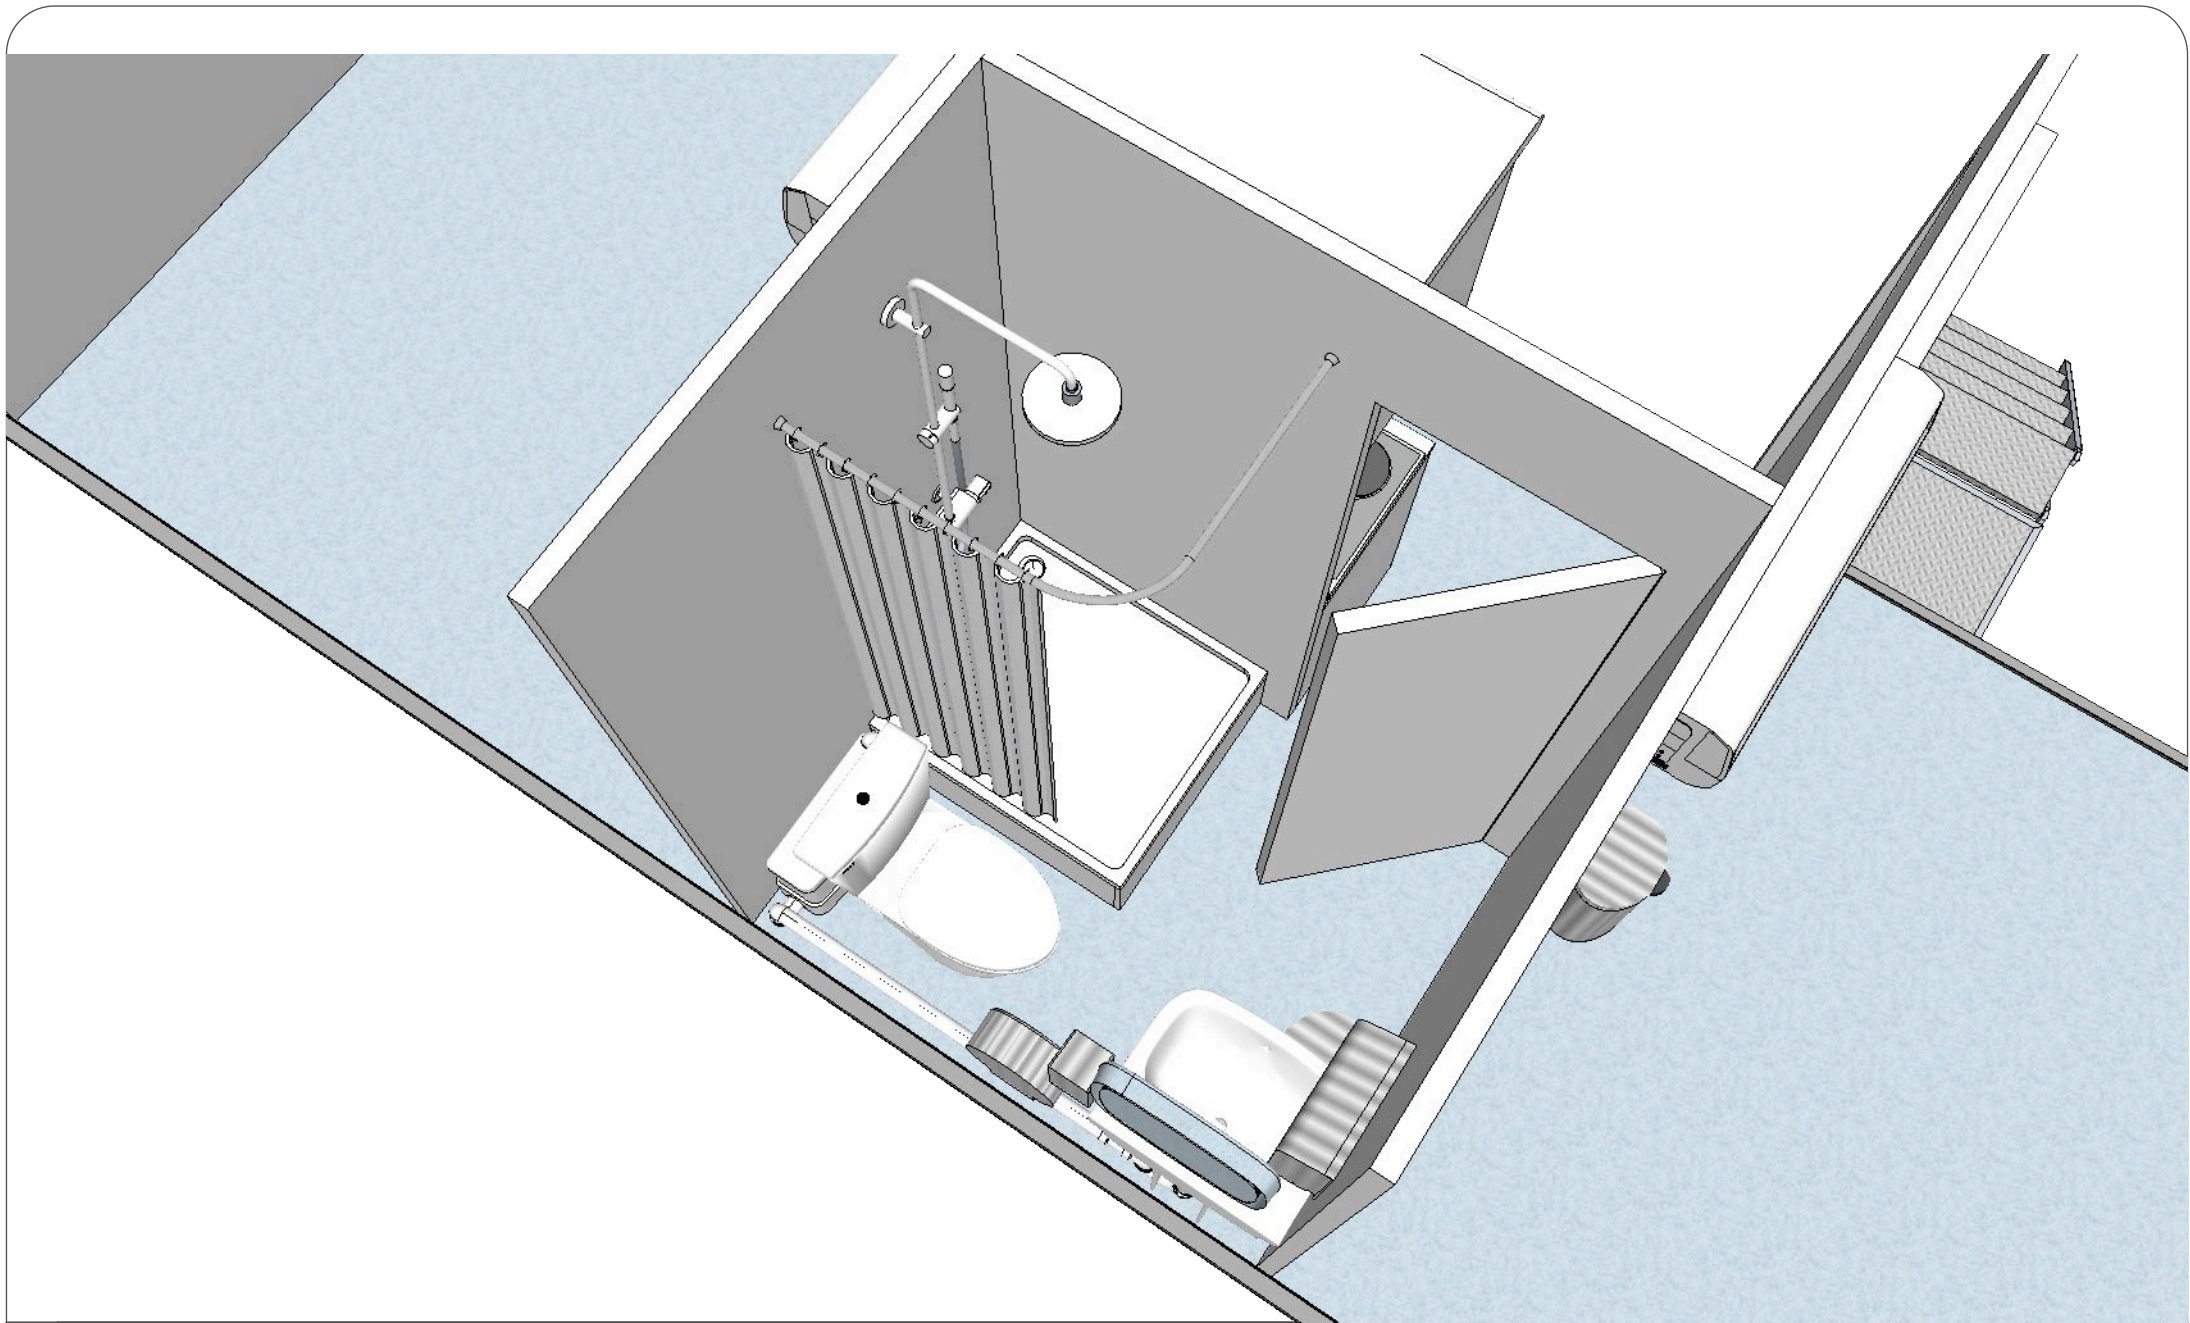

Mail : metin@aluratrailer.com

A

09

No	Equipment	Explanation	Orjin	Piece
1	Container Corner Connector		Ozsoy	1

Standard : ISO 1161
Size: 178*162*118mm;7.01*2.44*4.65 inch
Type : TL, TR, BL, BR; 1 set
Material : JIS SCW480 cast steel
Weight :11 kg/pc, 88 kg/set
Suitable body model where corner wedges are combined

Turkey

2	FRP sandwich panel. Side walls, Interior walls and ceiling		Teknopanel	57
---	---	--	------------	----

FRP + Plywood + Metal Profile + Polyurethane
Foam + FRP
FRP: 2 mm Ral : 9002
Plywood: 4mm
Metal Profile: 40x40x2mm
Polyurethane Foam: 40 mm
Sandwich Panel Thickness: 50 mm
It provides high resistance to impacts.
It can be easily applied with flexible and insulating materials.
It is rustproof and resistant to chemicals.
Heat resistant (low thermal conductivity coefficient)
It is easy to clean: it does not create dirt and odor, it is hygienic.
It provides excellent air conditioning.
Scope of application;
Wagons, Sports vehicles, Caravans and sightseeing vehicles, Ambulances.
FRP Specifications,
Transparent Strength: 500 N
Bending temperature under load: 1200 C
Water absorption: 0.3%
Surface hardness : 40
Tensile Strength: 150 Mpa