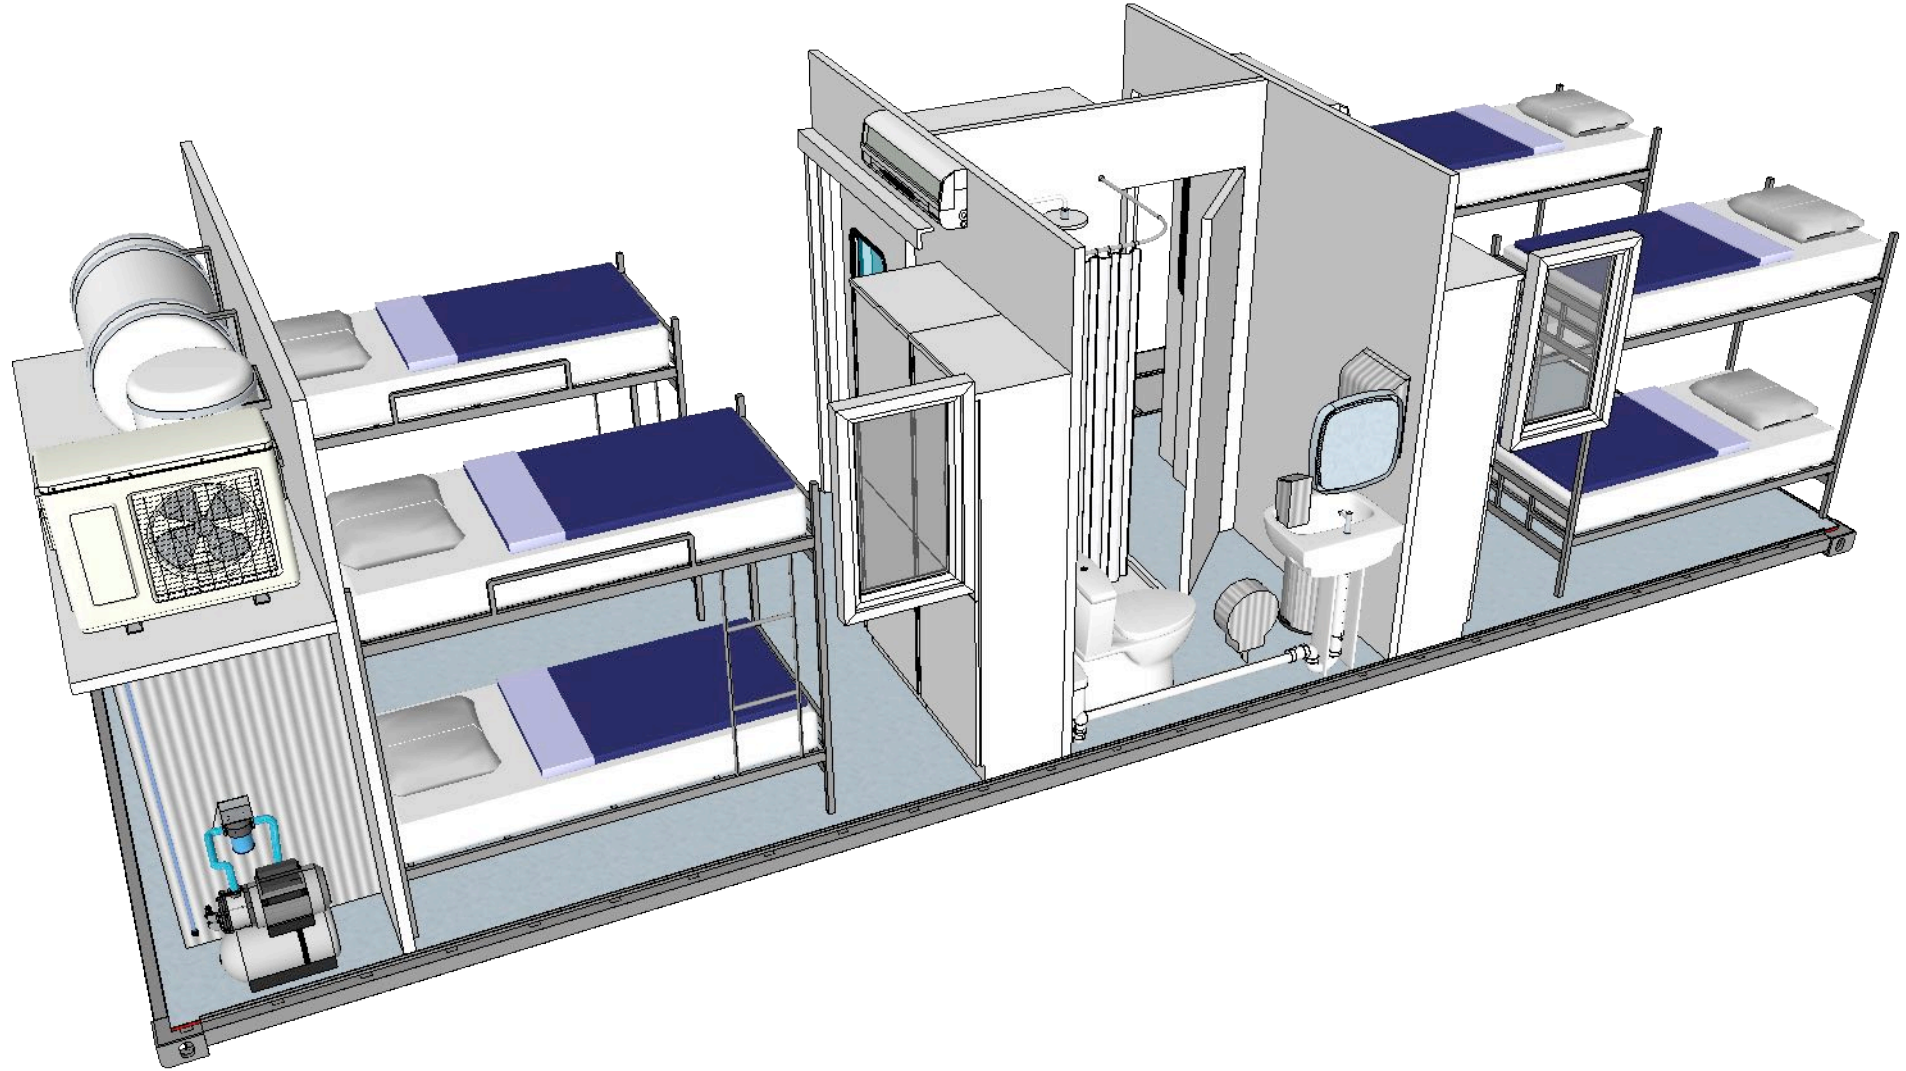

Mail : metin@aluratrailer.com

A

09

No	Equipment	Explanation	Orjin	Piece
1	Container Corner Connector		Ozsoy	1

Standard : ISO 1161
Size: 178*162*118mm;7.01*2.44*4.65 inch
Type : TL, TR, BL, BR; 1 set
Material : JIS SCW480 cast steel
Weight :11 kg/pc, 88 kg/set
Suitable body model where corner wedges are combined

Turkey

2	FRP sandwich panel. Side walls, Interior walls and ceiling		Teknopanel	57
---	---	--	------------	----

FRP + Plywood + Metal Profile + Polyurethane
Foam + FRP
FRP: 2 mm Ral : 9002
Plywood: 4mm
Metal Profile: 40x40x2mm
Polyurethane Foam: 40 mm
Sandwich Panel Thickness: 50 mm
It provides high resistance to impacts.
It can be easily applied with flexible and insulating materials.
It is rustproof and resistant to chemicals.
Heat resistant (low thermal conductivity coefficient)
It is easy to clean: it does not create dirt and odor, it is hygienic.
It provides excellent air conditioning.
Scope of application;
Wagons, Sports vehicles, Caravans and sightseeing vehicles, Ambulances.
FRP Specifications,
Transparent Strength: 500 N
Bending temperature under load: 1200 C
Water absorption: 0.3%
Surface hardness : 40
Tensile Strength: 150 Mpa

Wall type 1 pc. 50 Lt 2kw 220V : 1 pc.

Water capacity: 50 lt.
Electric Heater Capacity: 2 kW / 220 W
Maximum Temperature: 75 C

2 burner electric stove: 1 pc.

Arnell Built-in Inox Electric Cooker
2 Burner Electric Cooker
Easy to Clean Enamel Surface
Enamel Size 52x30 cm
Built-in Built-in Dimension 48x27

Shower Shelf

Main material: Stainless steel
 Shelf: Recycled plastic
 Width: 19 cm Depth: 19 cm Height: 58 cm

Toilet paper

Connection: Zinc, Chrome plated
 Width: 11 cm Height: 5 cm Length: 16 cm
 Weight: 0.32 kg