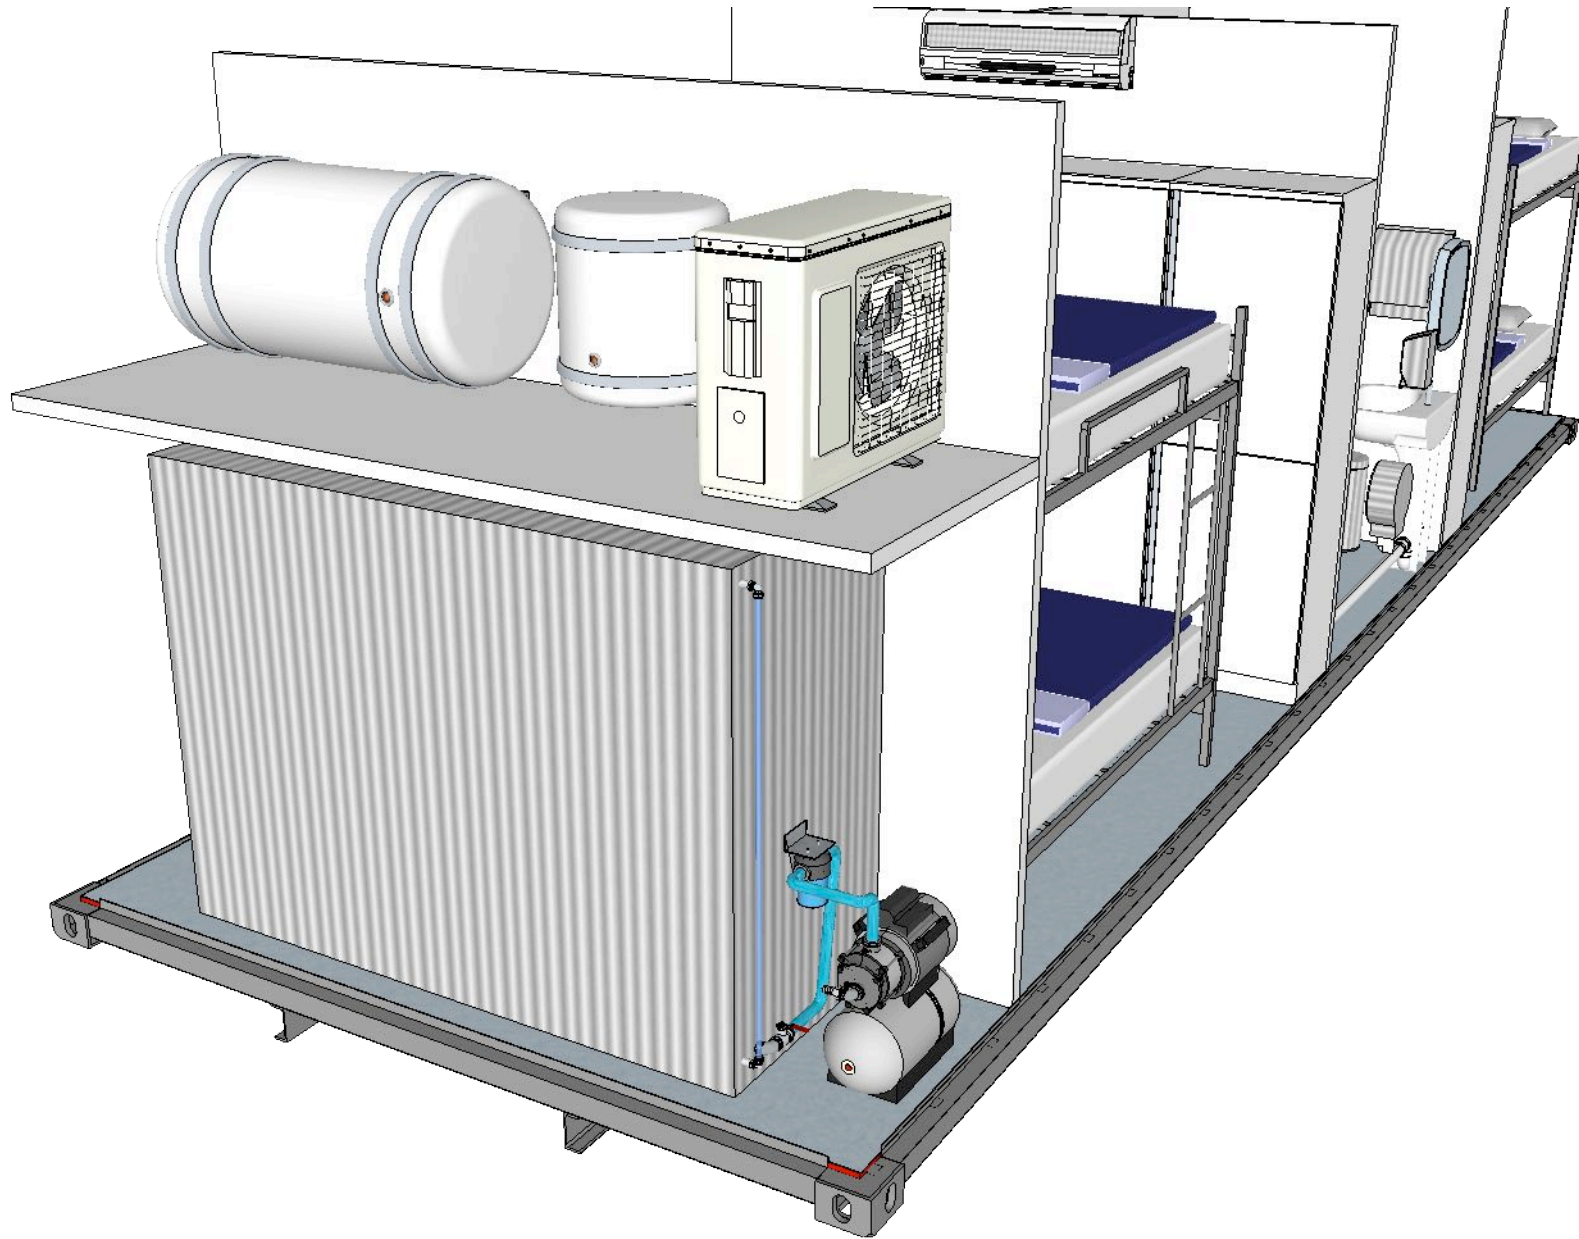

Mail : metin@aluratrailer.com

A

09

No	Equipment	Explanation	Orjin	Piece
1	Container Corner Connector		Ozsoy	1

Standard : ISO 1161
Size: 178*162*118mm;7.01*2.44*4.65 inch
Type : TL, TR, BL, BR; 1 set
Material : JIS SCW480 cast steel
Weight :11 kg/pc, 88 kg/set
Suitable body model where corner wedges are combined

Turkey

2	FRP sandwich panel. Side walls, Interior walls and ceiling		Teknopanel	57
---	---	--	------------	----

FRP + Plywood + Metal Profile + Polyurethane
Foam + FRP
FRP: 2 mm Ral : 9002
Plywood: 4mm
Metal Profile: 40x40x2mm
Polyurethane Foam: 40 mm
Sandwich Panel Thickness: 50 mm
It provides high resistance to impacts.
It can be easily applied with flexible and insulating materials.
It is rustproof and resistant to chemicals.
Heat resistant (low thermal conductivity coefficient)
It is easy to clean: it does not create dirt and odor, it is hygienic.
It provides excellent air conditioning.
Scope of application;
Wagons, Sports vehicles, Caravans and sightseeing vehicles, Ambulances.
FRP Specifications,
Transparent Strength: 500 N
Bending temperature under load: 1200 C
Water absorption: 0.3%
Surface hardness : 40
Tensile Strength: 150 Mpa