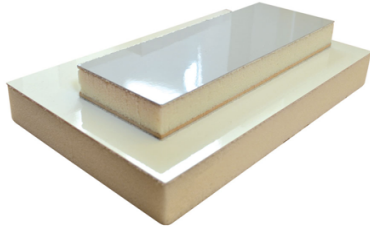

Mail : metin@aluratrailer.com

A

09

No	Equipment	Explanation	Orjin	Piece
1	Container Corner Connector		Ozsoy	1

Standard : ISO 1161
Size: 178*162*118mm;7.01*2.44*4.65 inch
Type : TL, TR, BL, BR; 1 set
Material : JIS SCW480 cast steel
Weight :11 kg/pc, 88 kg/set
Suitable body model where corner wedges are combined

Turkey

2	FRP sandwich panel. Side walls, Interior walls and ceiling		Teknopanel	57
---	---	--	------------	----

FRP + Plywood + Metal Profile + Polyurethane
Foam + FRP
FRP: 2 mm Ral : 9002
Plywood: 4mm
Metal Profile: 40x40x2mm
Polyurethane Foam: 40 mm
Sandwich Panel Thickness: 50 mm
It provides high resistance to impacts.
It can be easily applied with flexible and insulating materials.
It is rustproof and resistant to chemicals.
Heat resistant (low thermal conductivity coefficient)
It is easy to clean: it does not create dirt and odor, it is hygienic.
It provides excellent air conditioning.
Scope of application;
Wagons, Sports vehicles, Caravans and sightseeing vehicles, Ambulances.
FRP Specifications,
Transparent Strength: 500 N
Bending temperature under load: 1200 C
Water absorption: 0.3%
Surface hardness : 40
Tensile Strength: 150 Mpa

Turkey

m2

No	Equipment	Explanation	Orjin	Piece
3	Floor Materials		izocam	27

Heterogeneous PVC flooring

Total thickness : 2 mm
Thickness of wear layer: 0.85 mm
VHD foam sole
Water Proof

Mineto m2

Ozturk
Turkey

Serrated Plywood

Dimensions: 18x1.250x2.500 mm
Adhesive Type : WBP Phenol formaldehyde
Density: 700 kg/m3
Surface Film: Dark brown 240 gr/m2 non-slip surface

50x50x3 mm profile support traverses.

Mineral wool-based mattress