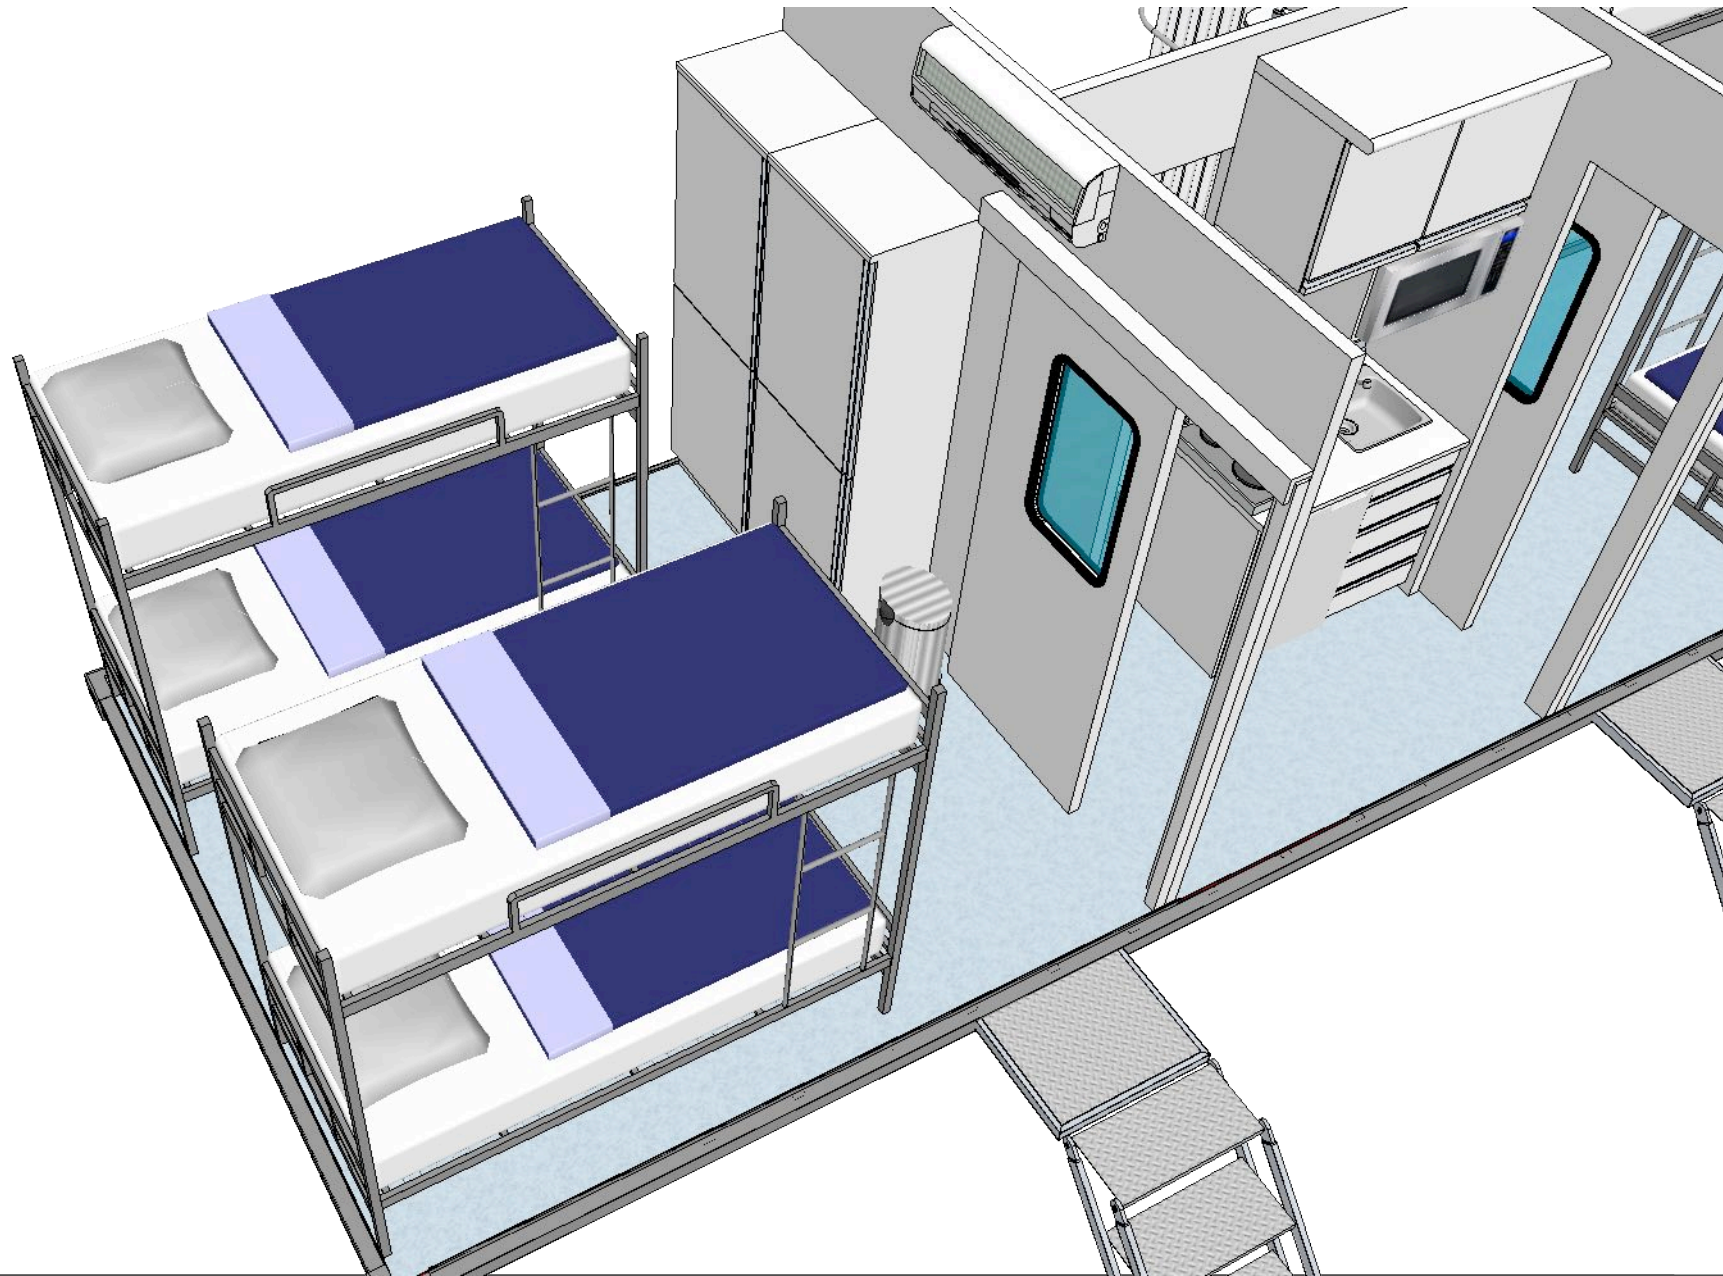

Mail : metin@aluratrailer.com

A

09

No	Equipment	Explanation	Orjin	Piece
1	Container Corner Connector		Ozsoy	1

Standard : ISO 1161
Size: 178*162*118mm;7.01*2.44*4.65 inch
Type : TL, TR, BL, BR; 1 set
Material : JIS SCW480 cast steel
Weight :11 kg/pc, 88 kg/set
Suitable body model where corner wedges are combined

Turkey

2	FRP sandwich panel. Side walls, Interior walls and ceiling		Teknopanel	57
---	---	--	------------	----

FRP + Plywood + Metal Profile + Polyurethane
Foam + FRP
FRP: 2 mm Ral : 9002
Plywood: 4mm
Metal Profile: 40x40x2mm
Polyurethane Foam: 40 mm
Sandwich Panel Thickness: 50 mm
It provides high resistance to impacts.
It can be easily applied with flexible and insulating materials.
It is rustproof and resistant to chemicals.
Heat resistant (low thermal conductivity coefficient)
It is easy to clean: it does not create dirt and odor, it is hygienic.
It provides excellent air conditioning.
Scope of application;
Wagons, Sports vehicles, Caravans and sightseeing vehicles, Ambulances.
FRP Specifications,
Transparent Strength: 500 N
Bending temperature under load: 1200 C
Water absorption: 0.3%
Surface hardness : 40
Tensile Strength: 150 Mpa