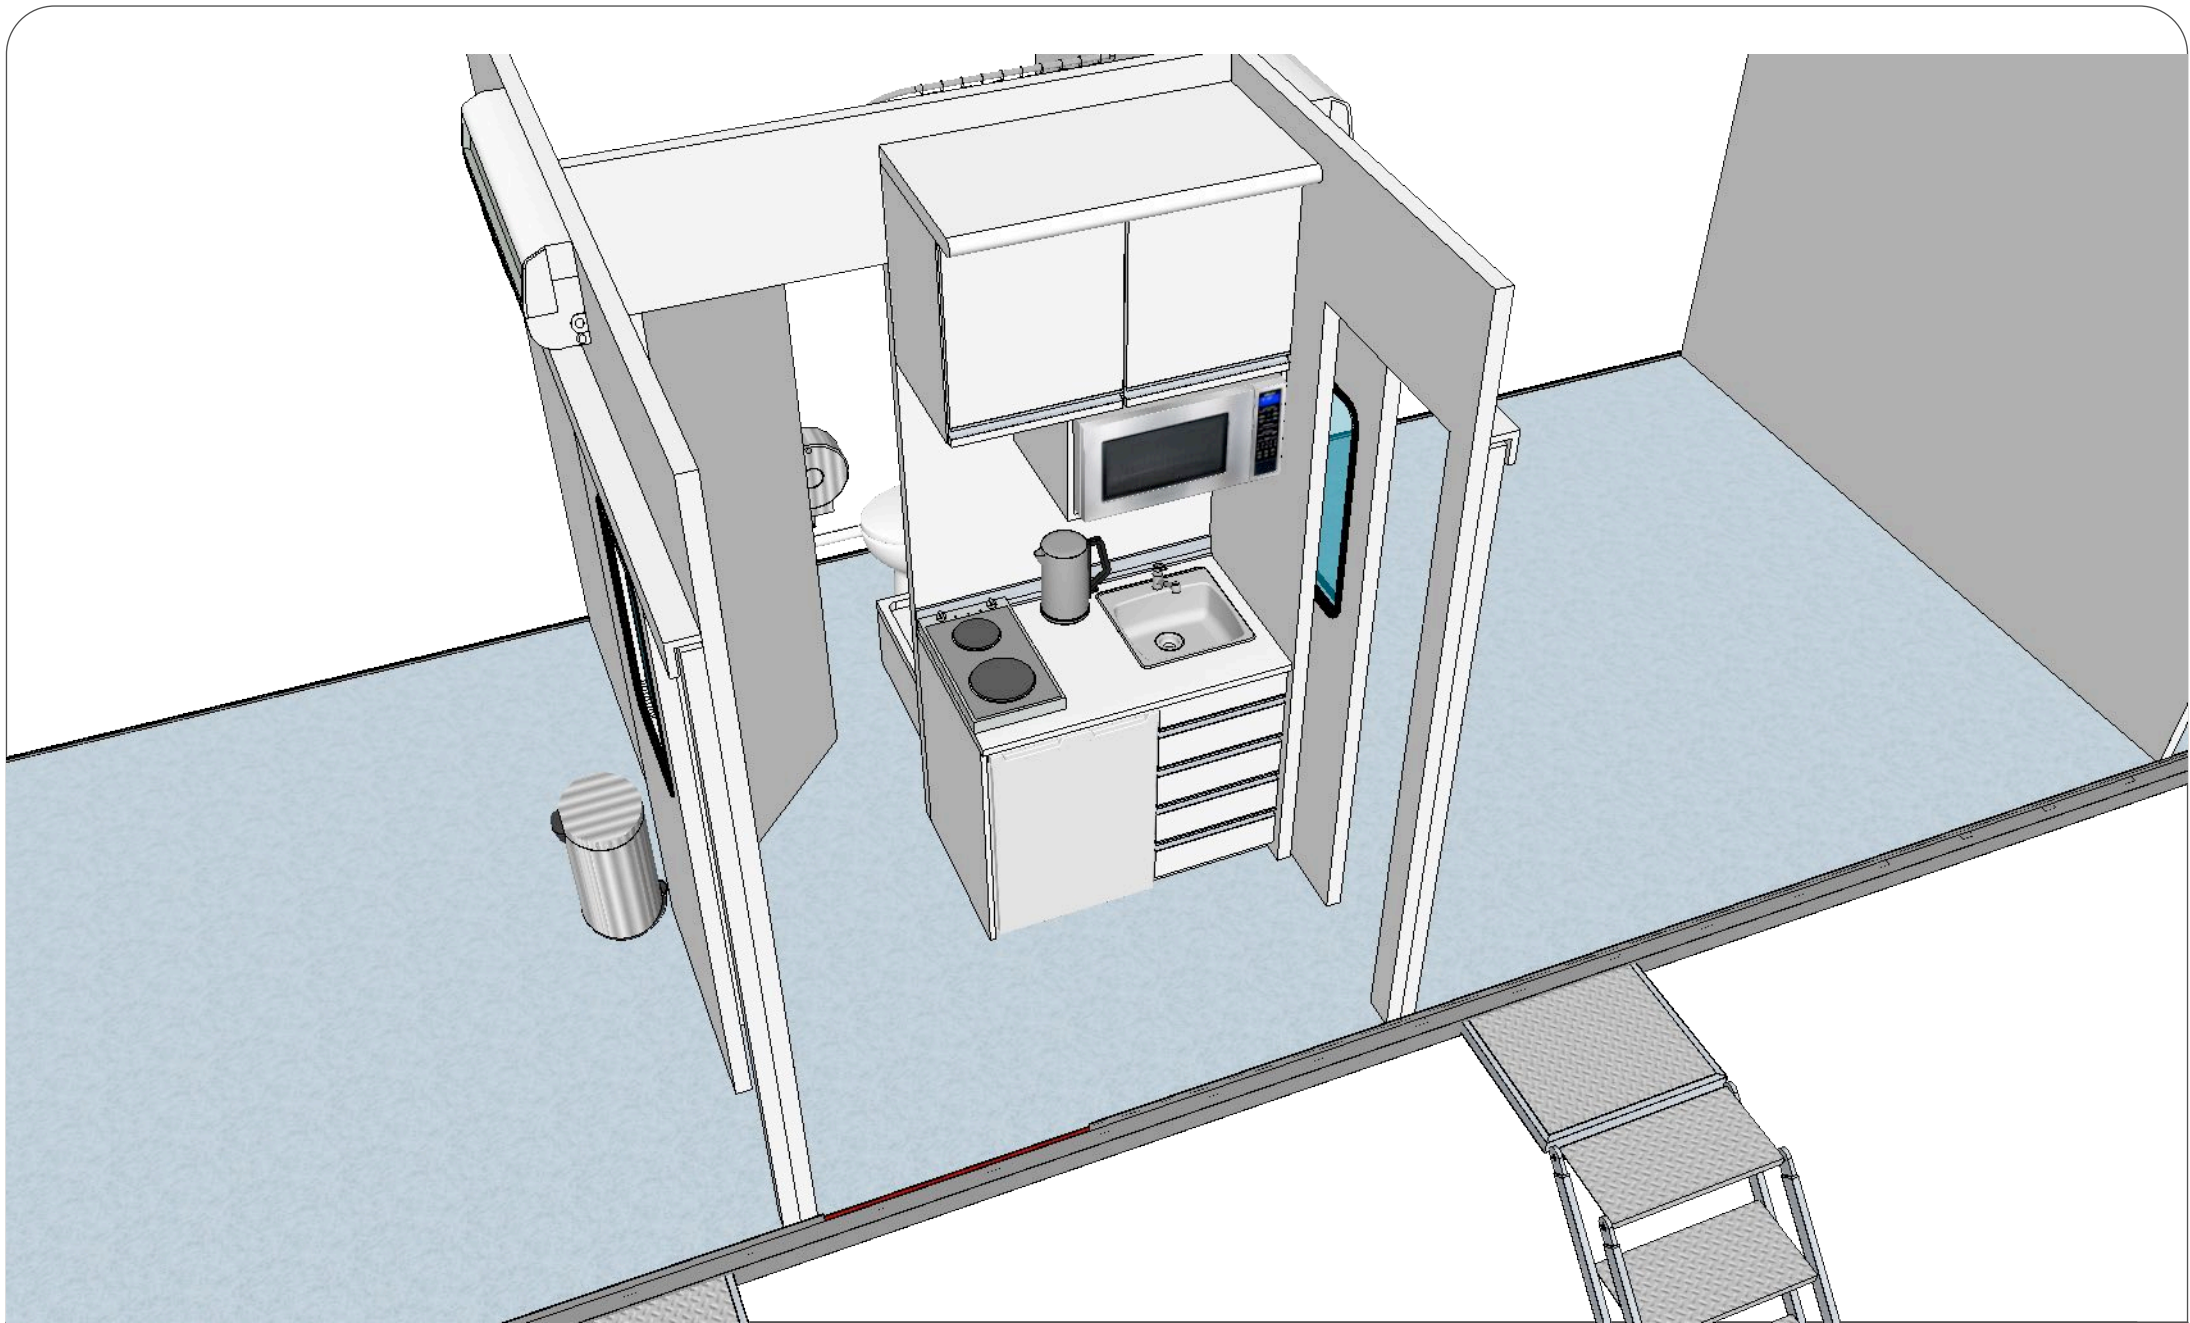

Mail : metin@aluratrailer.com

A

09

No	Equipment	Explanation	Orjin	Piece
1	Container Corner Connector		Ozsoy	1

Standard : ISO 1161
Size: 178*162*118mm;7.01*2.44*4.65 inch
Type : TL, TR, BL, BR; 1 set
Material : JIS SCW480 cast steel
Weight :11 kg/pc, 88 kg/set
Suitable body model where corner wedges are combined

Turkey

2	FRP sandwich panel. Side walls, Interior walls and ceiling		Teknopanel	57
---	---	--	------------	----

FRP + Plywood + Metal Profile + Polyurethane
Foam + FRP
FRP: 2 mm Ral : 9002
Plywood: 4mm
Metal Profile: 40x40x2mm
Polyurethane Foam: 40 mm
Sandwich Panel Thickness: 50 mm
It provides high resistance to impacts.
It can be easily applied with flexible and insulating materials.
It is rustproof and resistant to chemicals.
Heat resistant (low thermal conductivity coefficient)
It is easy to clean: it does not create dirt and odor, it is hygienic.
It provides excellent air conditioning.
Scope of application;
Wagons, Sports vehicles, Caravans and sightseeing vehicles, Ambulances.
FRP Specifications,
Transparent Strength: 500 N
Bending temperature under load: 1200 C
Water absorption: 0.3%
Surface hardness : 40
Tensile Strength: 150 Mpa

Wall type 1 pc. 50 Lt 2kw 220V : 1 pc.

Water capacity: 50 lt.
Electric Heater Capacity: 2 kW / 220 W
Maximum Temperature: 75 C

2 burner electric stove: 1 pc.

Arnell Built-in Inox Electric Cooker
2 Burner Electric Cooker
Easy to Clean Enamel Surface
Enamel Size 52x30 cm
Built-in Built-in Dimension 48x27