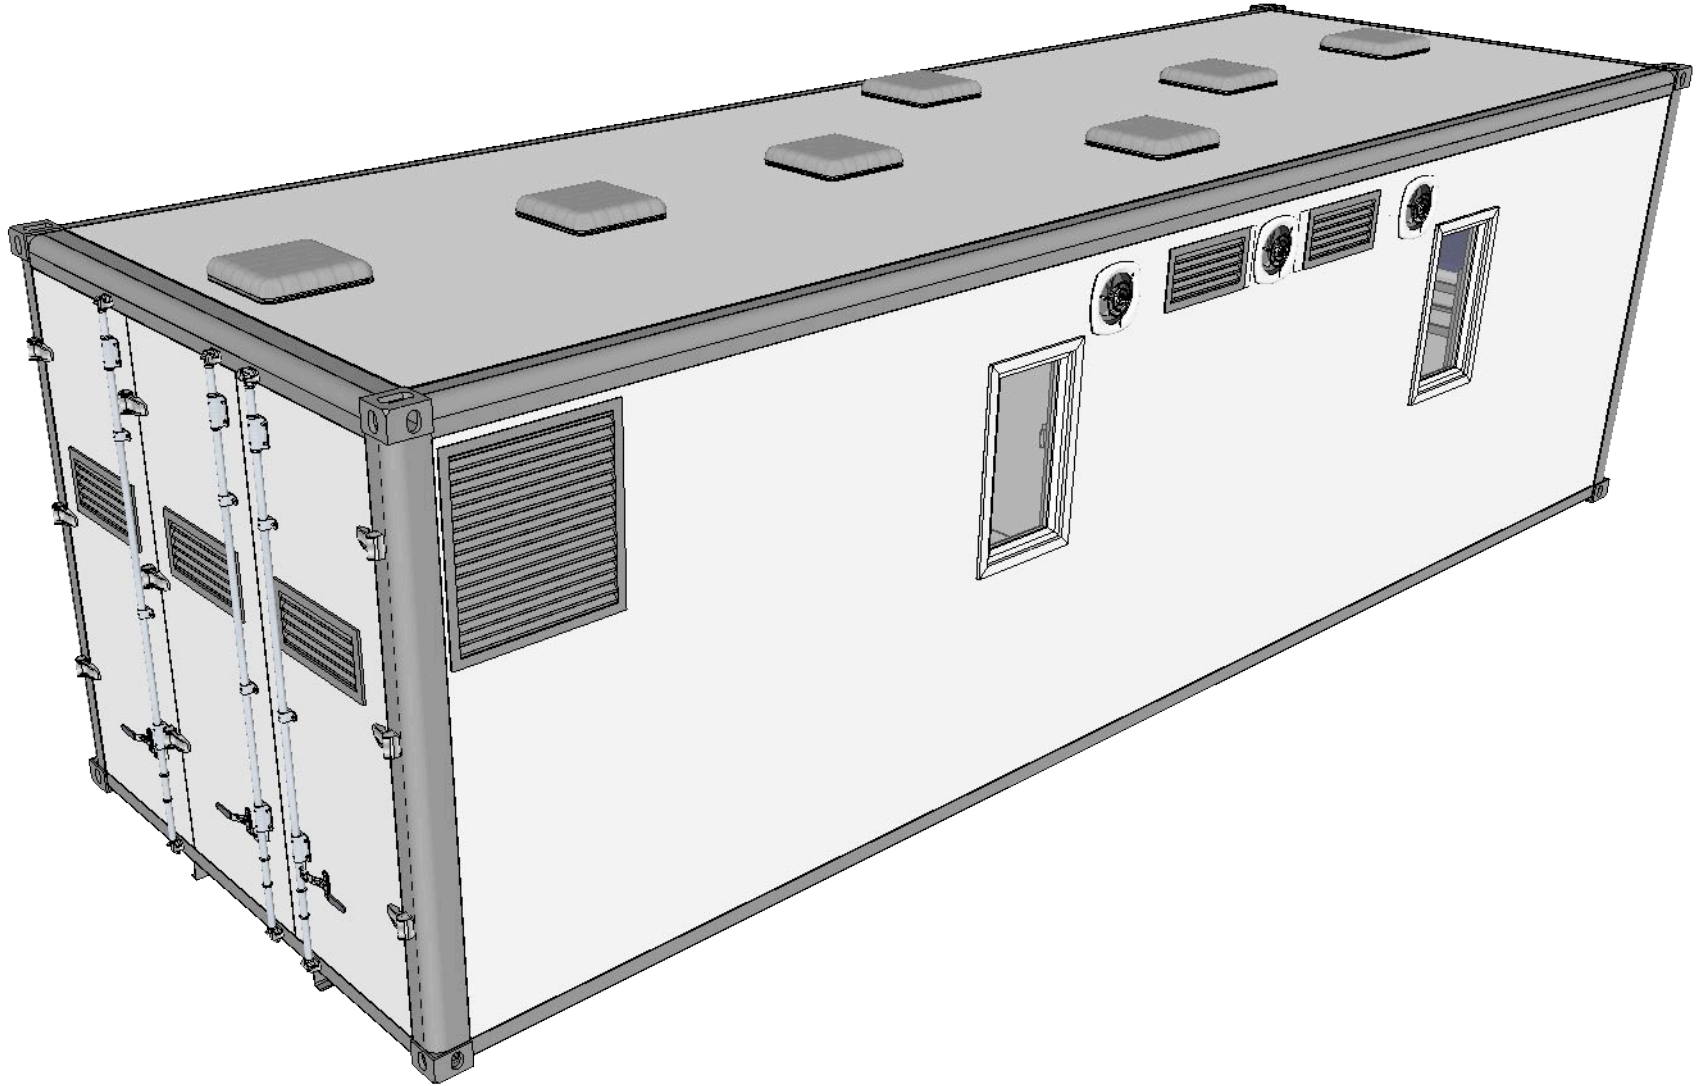

Project / Model

23.016

Living Unit / 8 Person

Info

FRP Insulated
Container Lock Centers

Date : 06.06.2023

Rev. : 00.00

Per. : Metin ALÇAR

Tel. : 0544 242 04 91

Mail : metin@aluratrailer.com

A

09