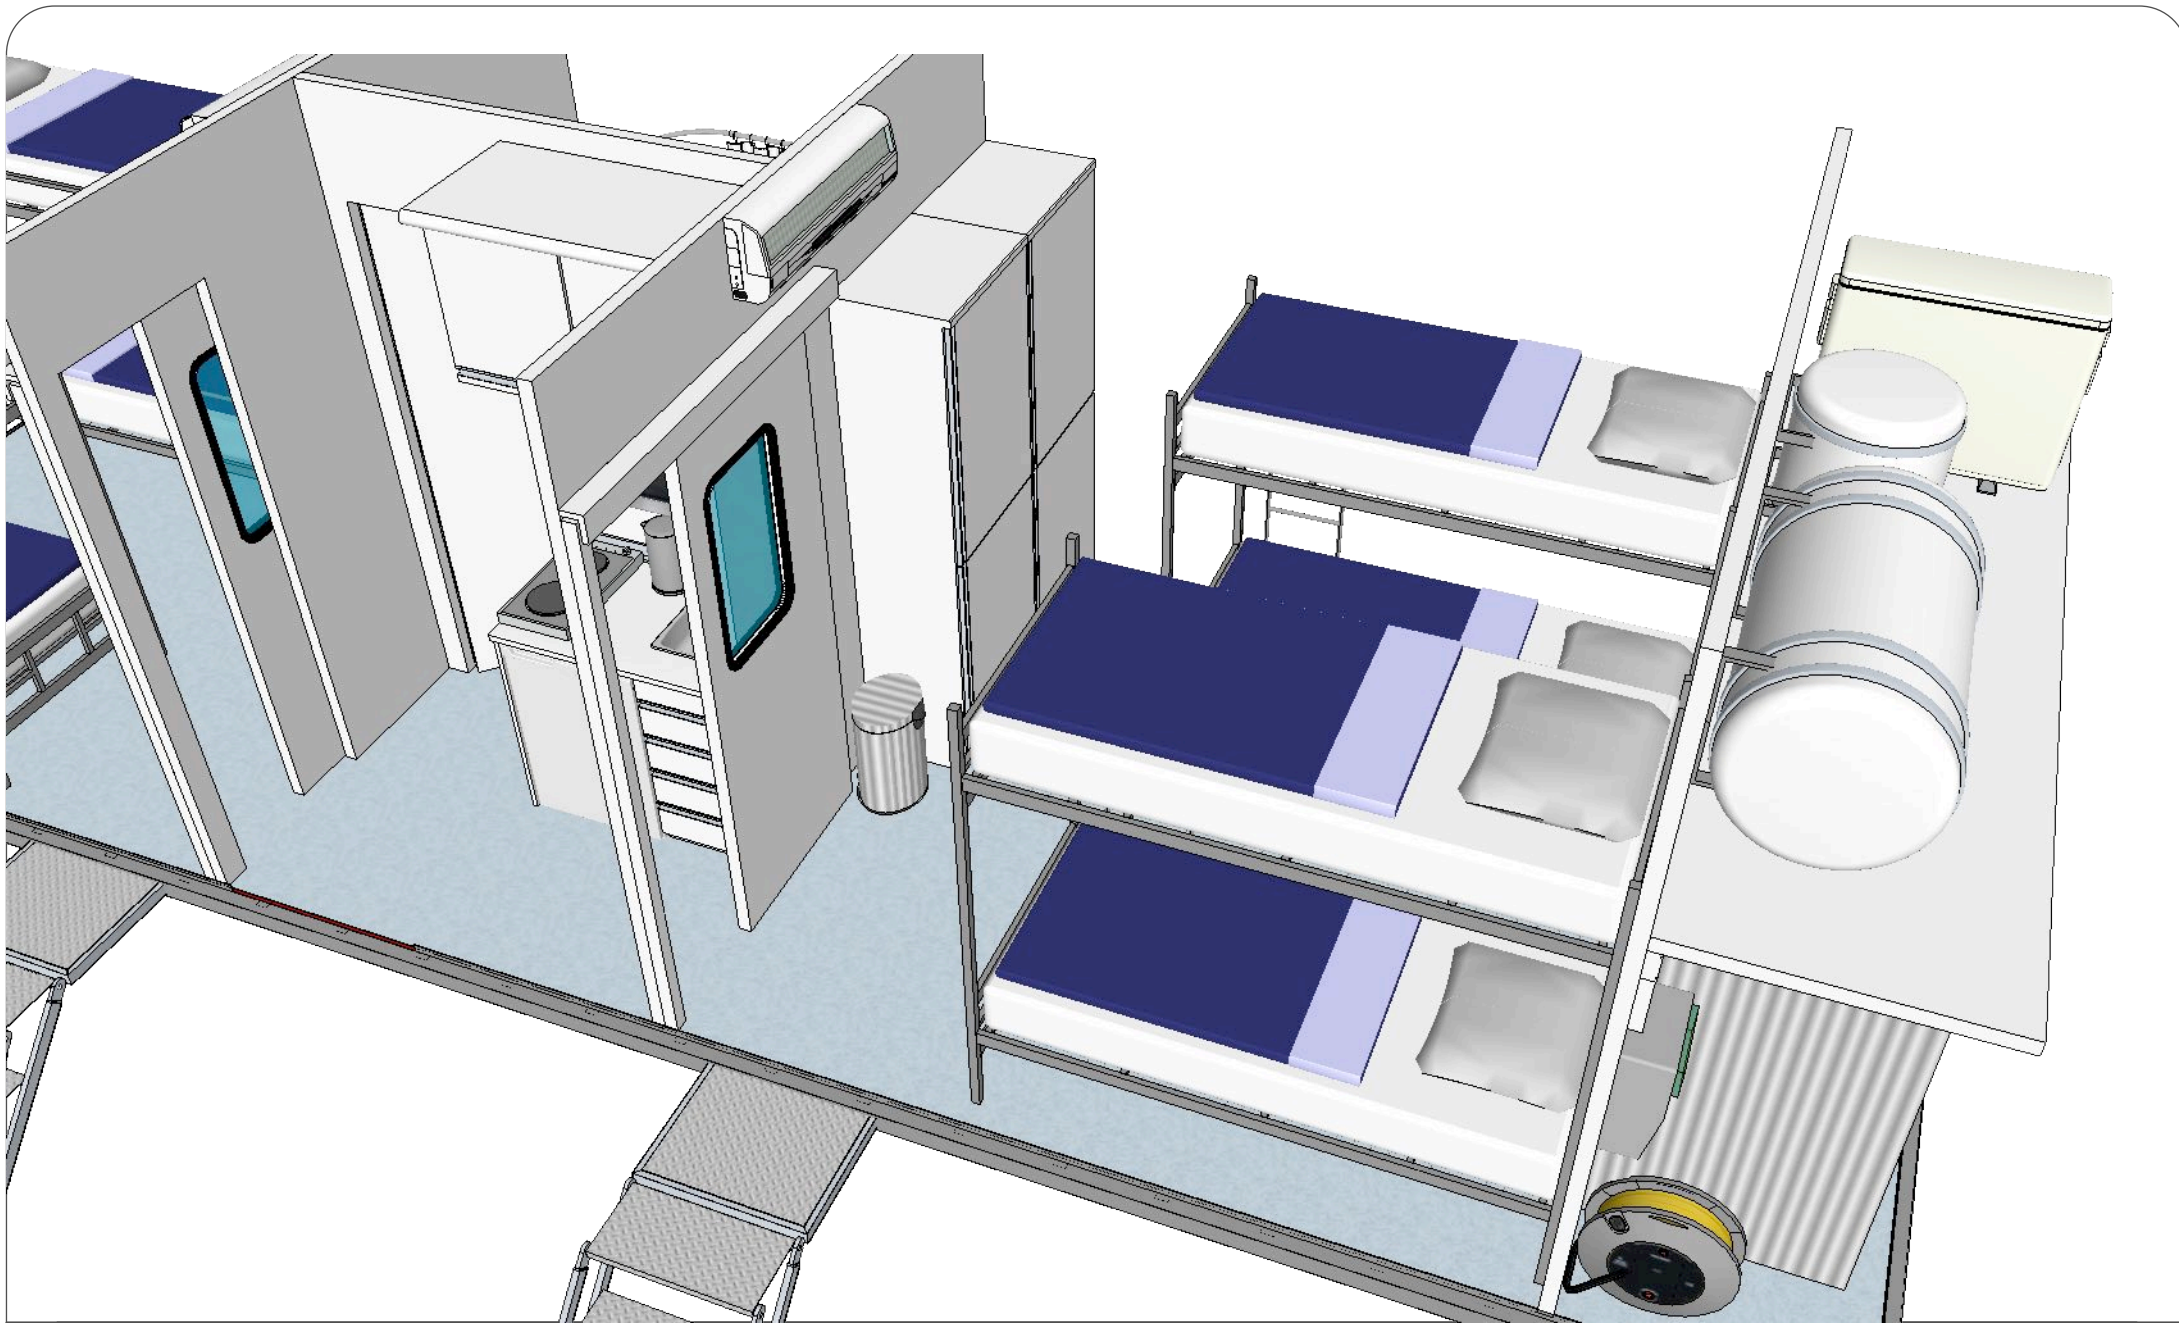

Mail : metin@aluratrailer.com

A

09

No	Equipment	Explanation	Orjin	Piece
1	Container Corner Connector		Ozsoy	1

Standard : ISO 1161
Size: 178*162*118mm;7.01*2.44*4.65 inch
Type : TL, TR, BL, BR; 1 set
Material : JIS SCW480 cast steel
Weight :11 kg/pc, 88 kg/set
Suitable body model where corner wedges are combined

Turkey

2	FRP sandwich panel. Side walls, Interior walls and ceiling		Teknopanel	57
---	---	--	------------	----

FRP + Plywood + Metal Profile + Polyurethane
Foam + FRP
FRP: 2 mm Ral : 9002
Plywood: 4mm
Metal Profile: 40x40x2mm
Polyurethane Foam: 40 mm
Sandwich Panel Thickness: 50 mm
It provides high resistance to impacts.
It can be easily applied with flexible and insulating materials.
It is rustproof and resistant to chemicals.
Heat resistant (low thermal conductivity coefficient)
It is easy to clean: it does not create dirt and odor, it is hygienic.
It provides excellent air conditioning.
Scope of application;
Wagons, Sports vehicles, Caravans and sightseeing vehicles, Ambulances.
FRP Specifications,
Transparent Strength: 500 N
Bending temperature under load: 1200 C
Water absorption: 0.3%
Surface hardness : 40
Tensile Strength: 150 Mpa