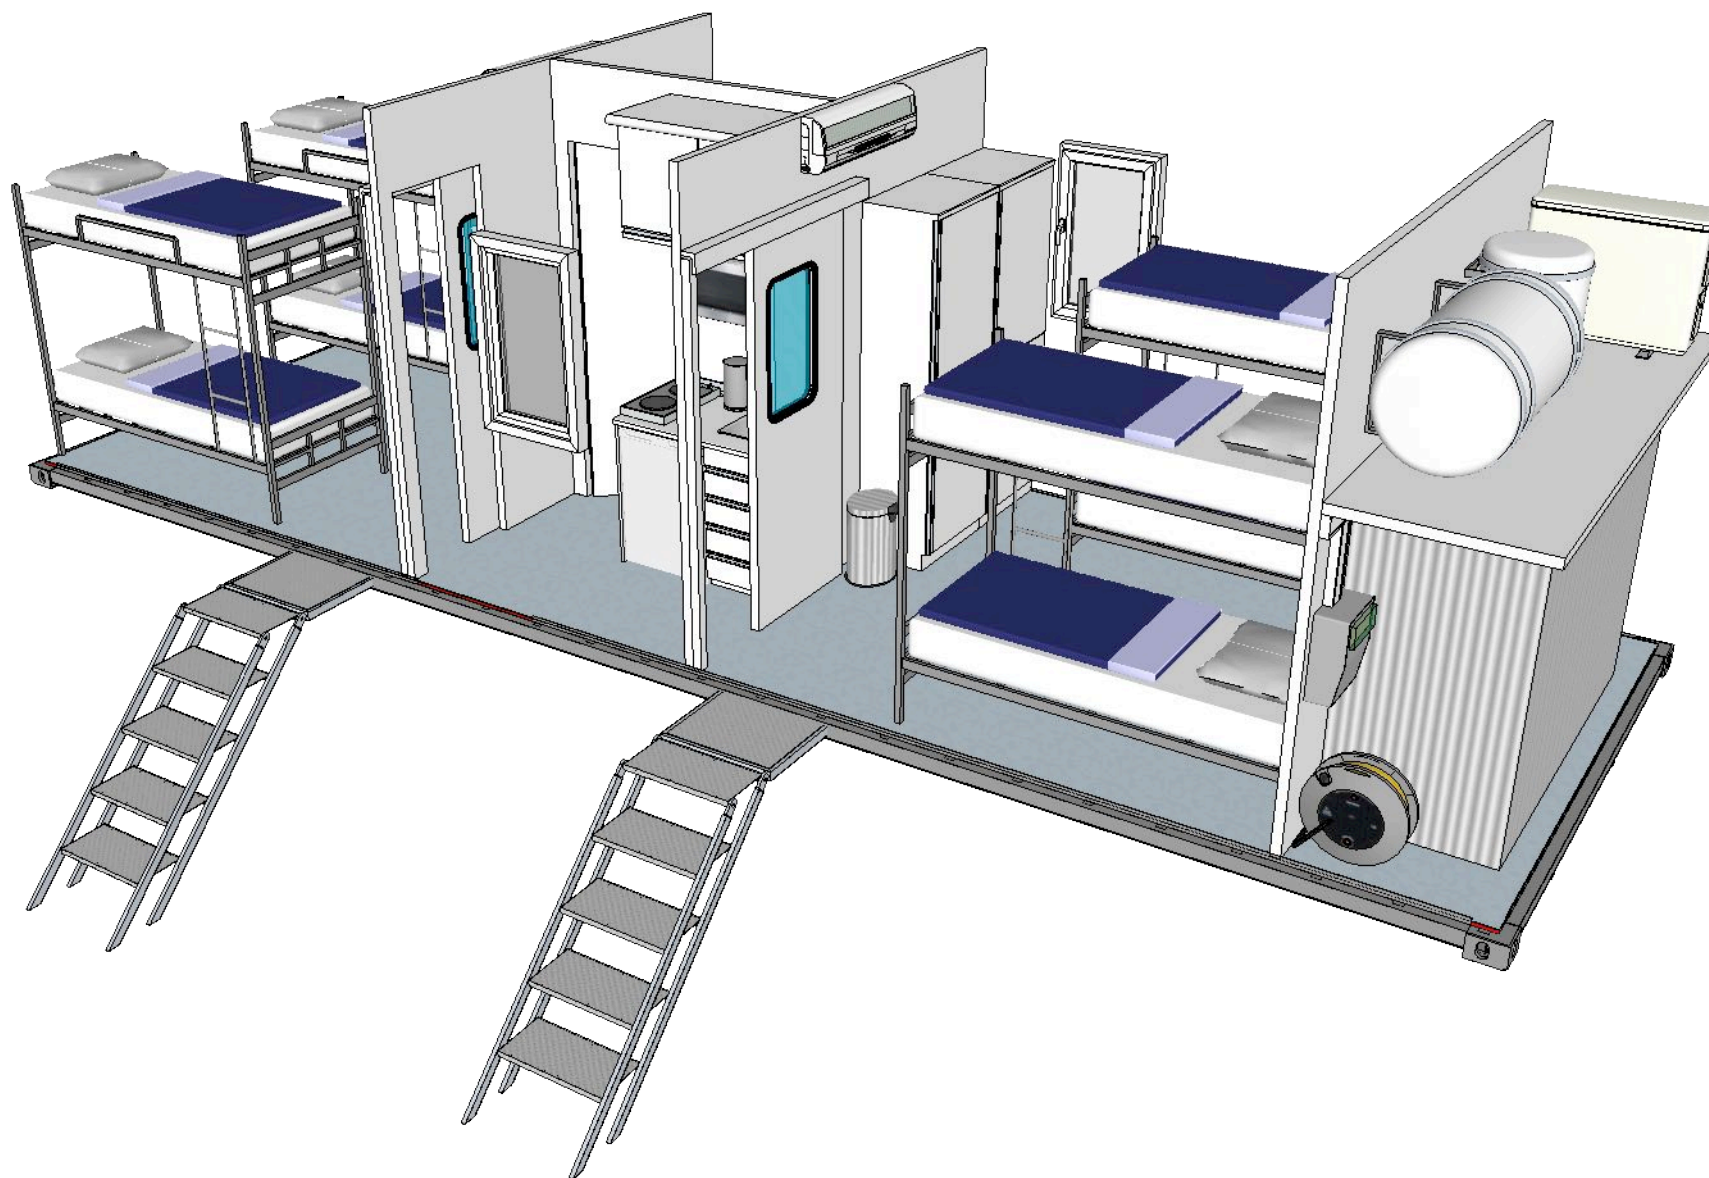

Mail : metin@aluratrailer.com

A

09

No	Equipment	Explanation	Orjin	Piece
1	Container Corner Connector		Ozsoy	1

Standard : ISO 1161
Size: 178*162*118mm;7.01*2.44*4.65 inch
Type : TL, TR, BL, BR; 1 set
Material : JIS SCW480 cast steel
Weight :11 kg/pc, 88 kg/set
Suitable body model where corner wedges are combined

Turkey

2	FRP sandwich panel. Side walls, Interior walls and ceiling		Teknopanel	57
---	---	--	------------	----

FRP + Plywood + Metal Profile + Polyurethane
Foam + FRP
FRP: 2 mm Ral : 9002
Plywood: 4mm
Metal Profile: 40x40x2mm
Polyurethane Foam: 40 mm
Sandwich Panel Thickness: 50 mm
It provides high resistance to impacts.
It can be easily applied with flexible and insulating materials.
It is rustproof and resistant to chemicals.
Heat resistant (low thermal conductivity coefficient)
It is easy to clean: it does not create dirt and odor, it is hygienic.
It provides excellent air conditioning.
Scope of application;
Wagons, Sports vehicles, Caravans and sightseeing vehicles, Ambulances.
FRP Specifications,
Transparent Strength: 500 N
Bending temperature under load: 1200 C
Water absorption: 0.3%
Surface hardness : 40
Tensile Strength: 150 Mpa

Wall type 1 pc. 50 Lt 2kw 220V : 1 pc.

Water capacity: 50 lt.
Electric Heater Capacity: 2 kW / 220 W
Maximum Temperature: 75 C

2 burner electric stove: 1 pc.

Arnell Built-in Inox Electric Cooker
2 Burner Electric Cooker
Easy to Clean Enamel Surface
Enamel Size 52x30 cm
Built-in Built-in Dimension 48x27