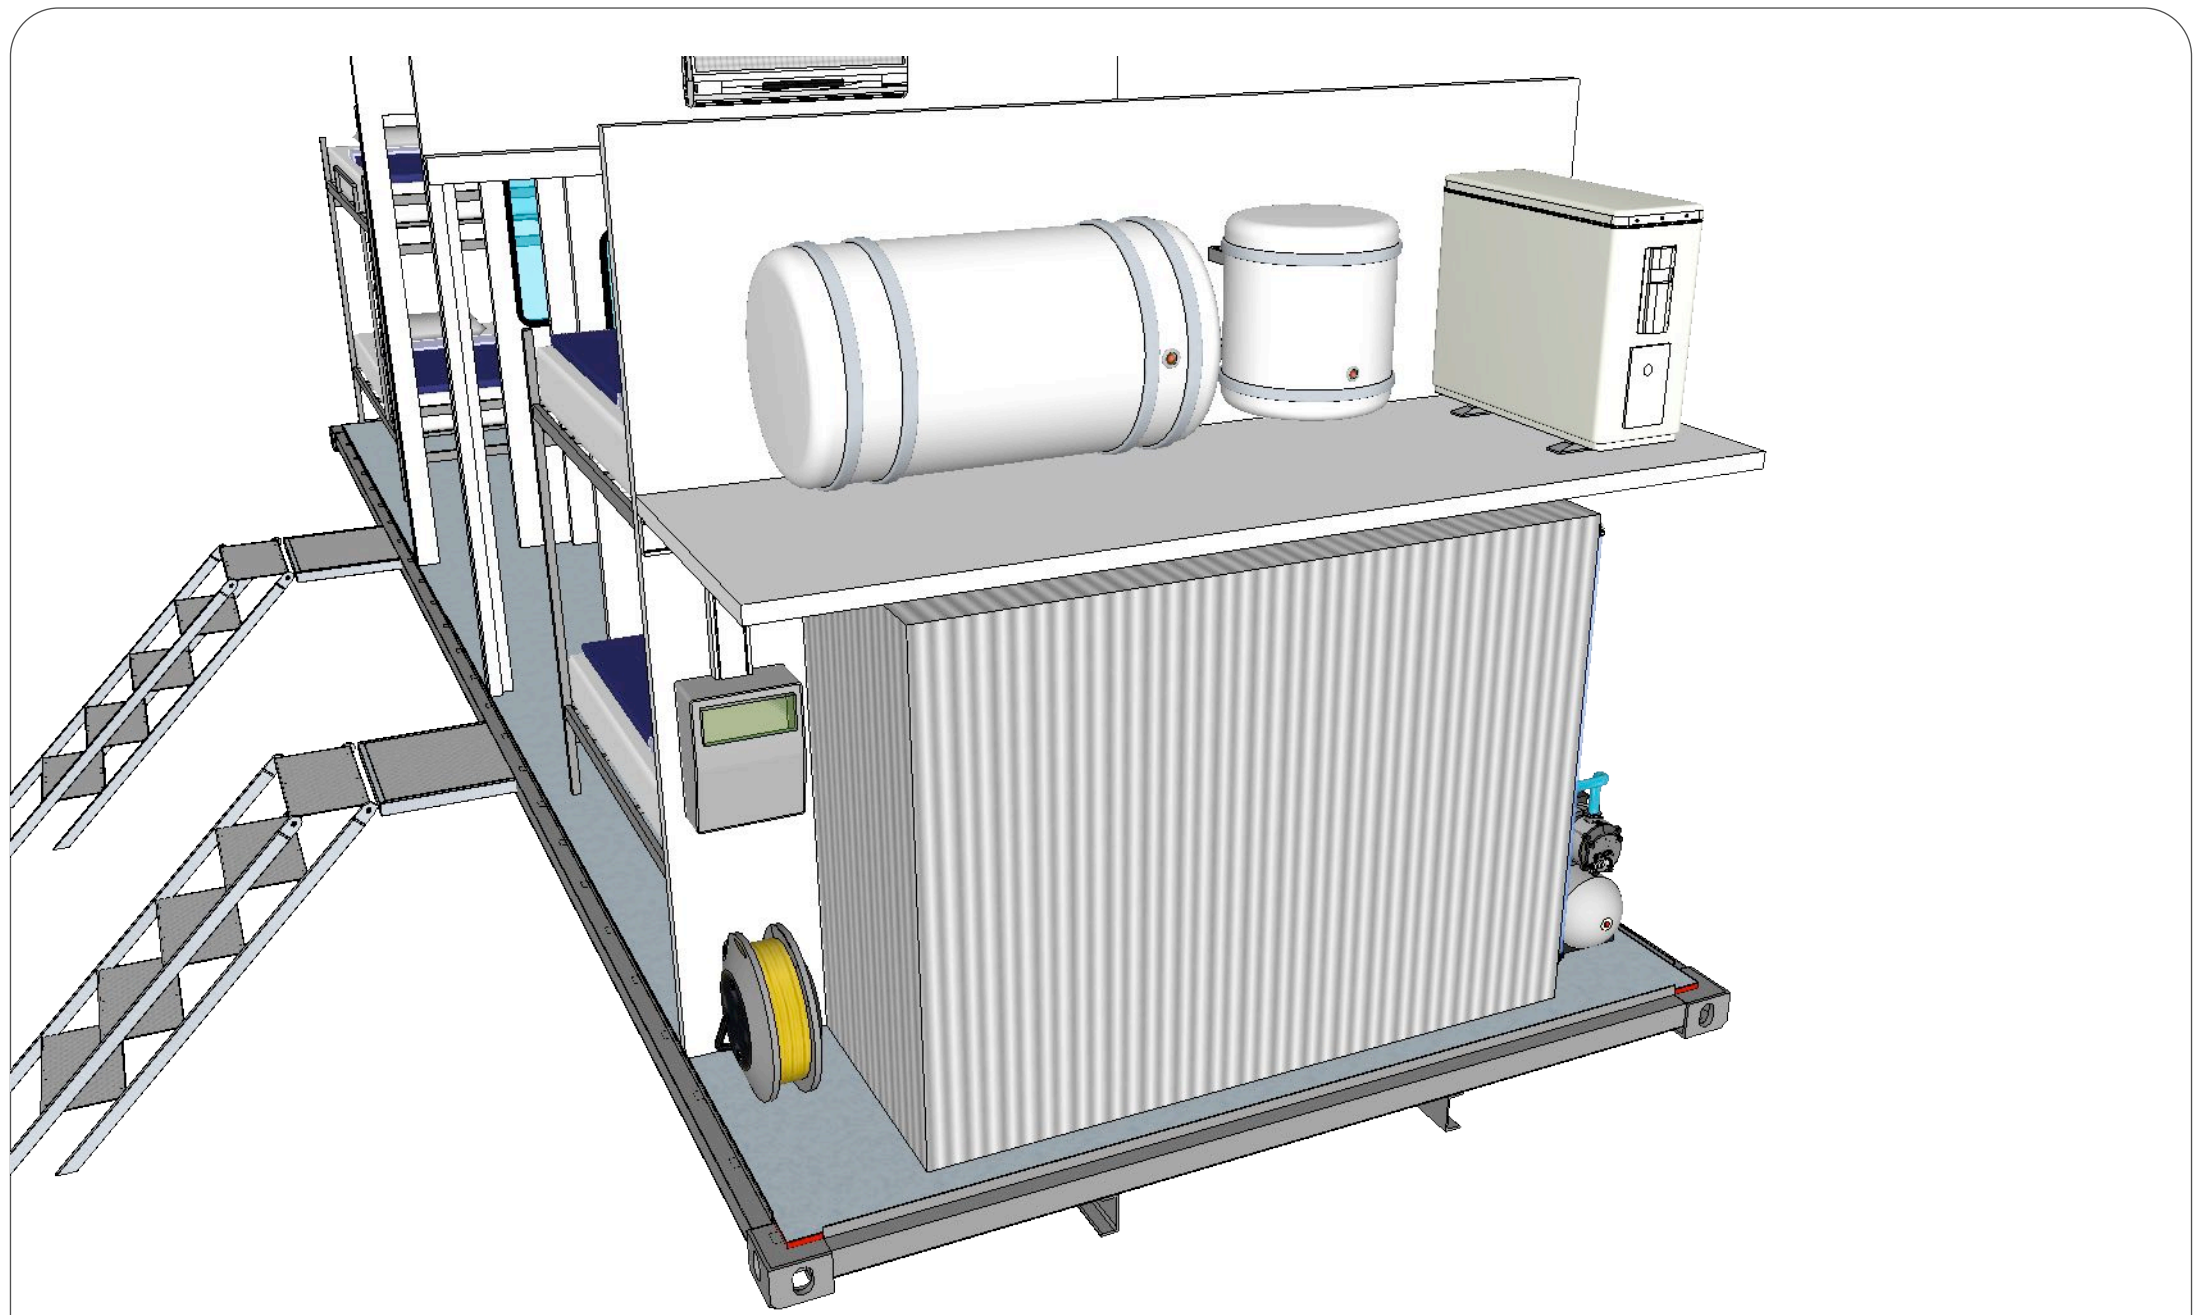

Mail : metin@aluratrailer.com

A

09

No	Equipment	Explanation	Orjin	Piece
1	Container Corner Connector		Ozsoy	1

Standard : ISO 1161
Size: 178*162*118mm;7.01*2.44*4.65 inch
Type : TL, TR, BL, BR; 1 set
Material : JIS SCW480 cast steel
Weight :11 kg/pc, 88 kg/set
Suitable body model where corner wedges are combined

Turkey

2	FRP sandwich panel. Side walls, Interior walls and ceiling		Teknopanel	57
---	---	--	------------	----

FRP + Plywood + Metal Profile + Polyurethane
Foam + FRP
FRP: 2 mm Ral : 9002
Plywood: 4mm
Metal Profile: 40x40x2mm
Polyurethane Foam: 40 mm
Sandwich Panel Thickness: 50 mm
It provides high resistance to impacts.
It can be easily applied with flexible and insulating materials.
It is rustproof and resistant to chemicals.
Heat resistant (low thermal conductivity coefficient)
It is easy to clean: it does not create dirt and odor, it is hygienic.
It provides excellent air conditioning.
Scope of application;
Wagons, Sports vehicles, Caravans and sightseeing vehicles, Ambulances.
FRP Specifications,
Transparent Strength: 500 N
Bending temperature under load: 1200 C
Water absorption: 0.3%
Surface hardness : 40
Tensile Strength: 150 Mpa