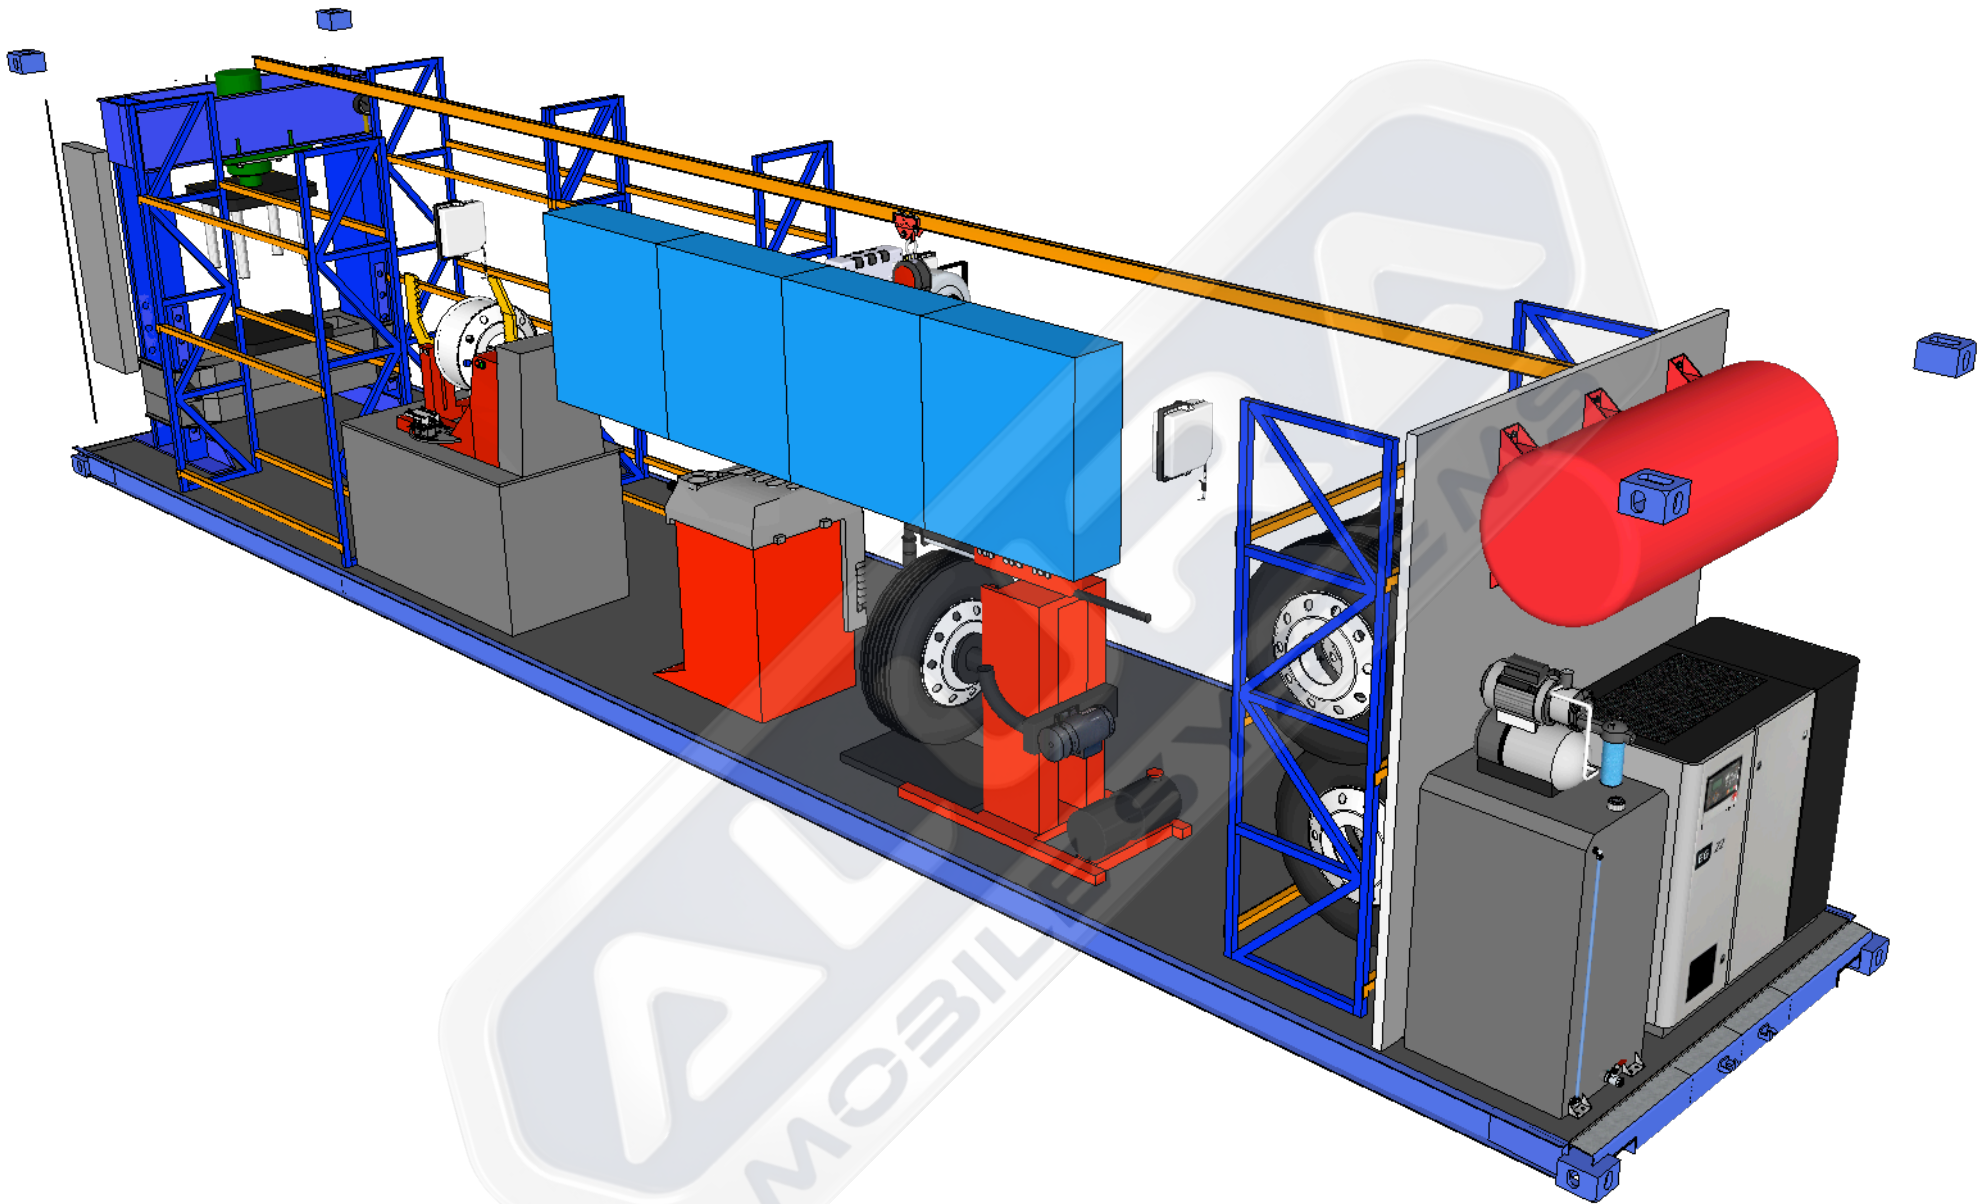

Project / Model

23.007

40' Tyre Service Container

Explanation

40' HQ ISO Container

Info

Date : 23.01.2023
Rev. : 00.00.0000
Per. : Metin ALCAR
Tel : 0544 242 04 91
Mail : sales@aluratrailer.com

A 07