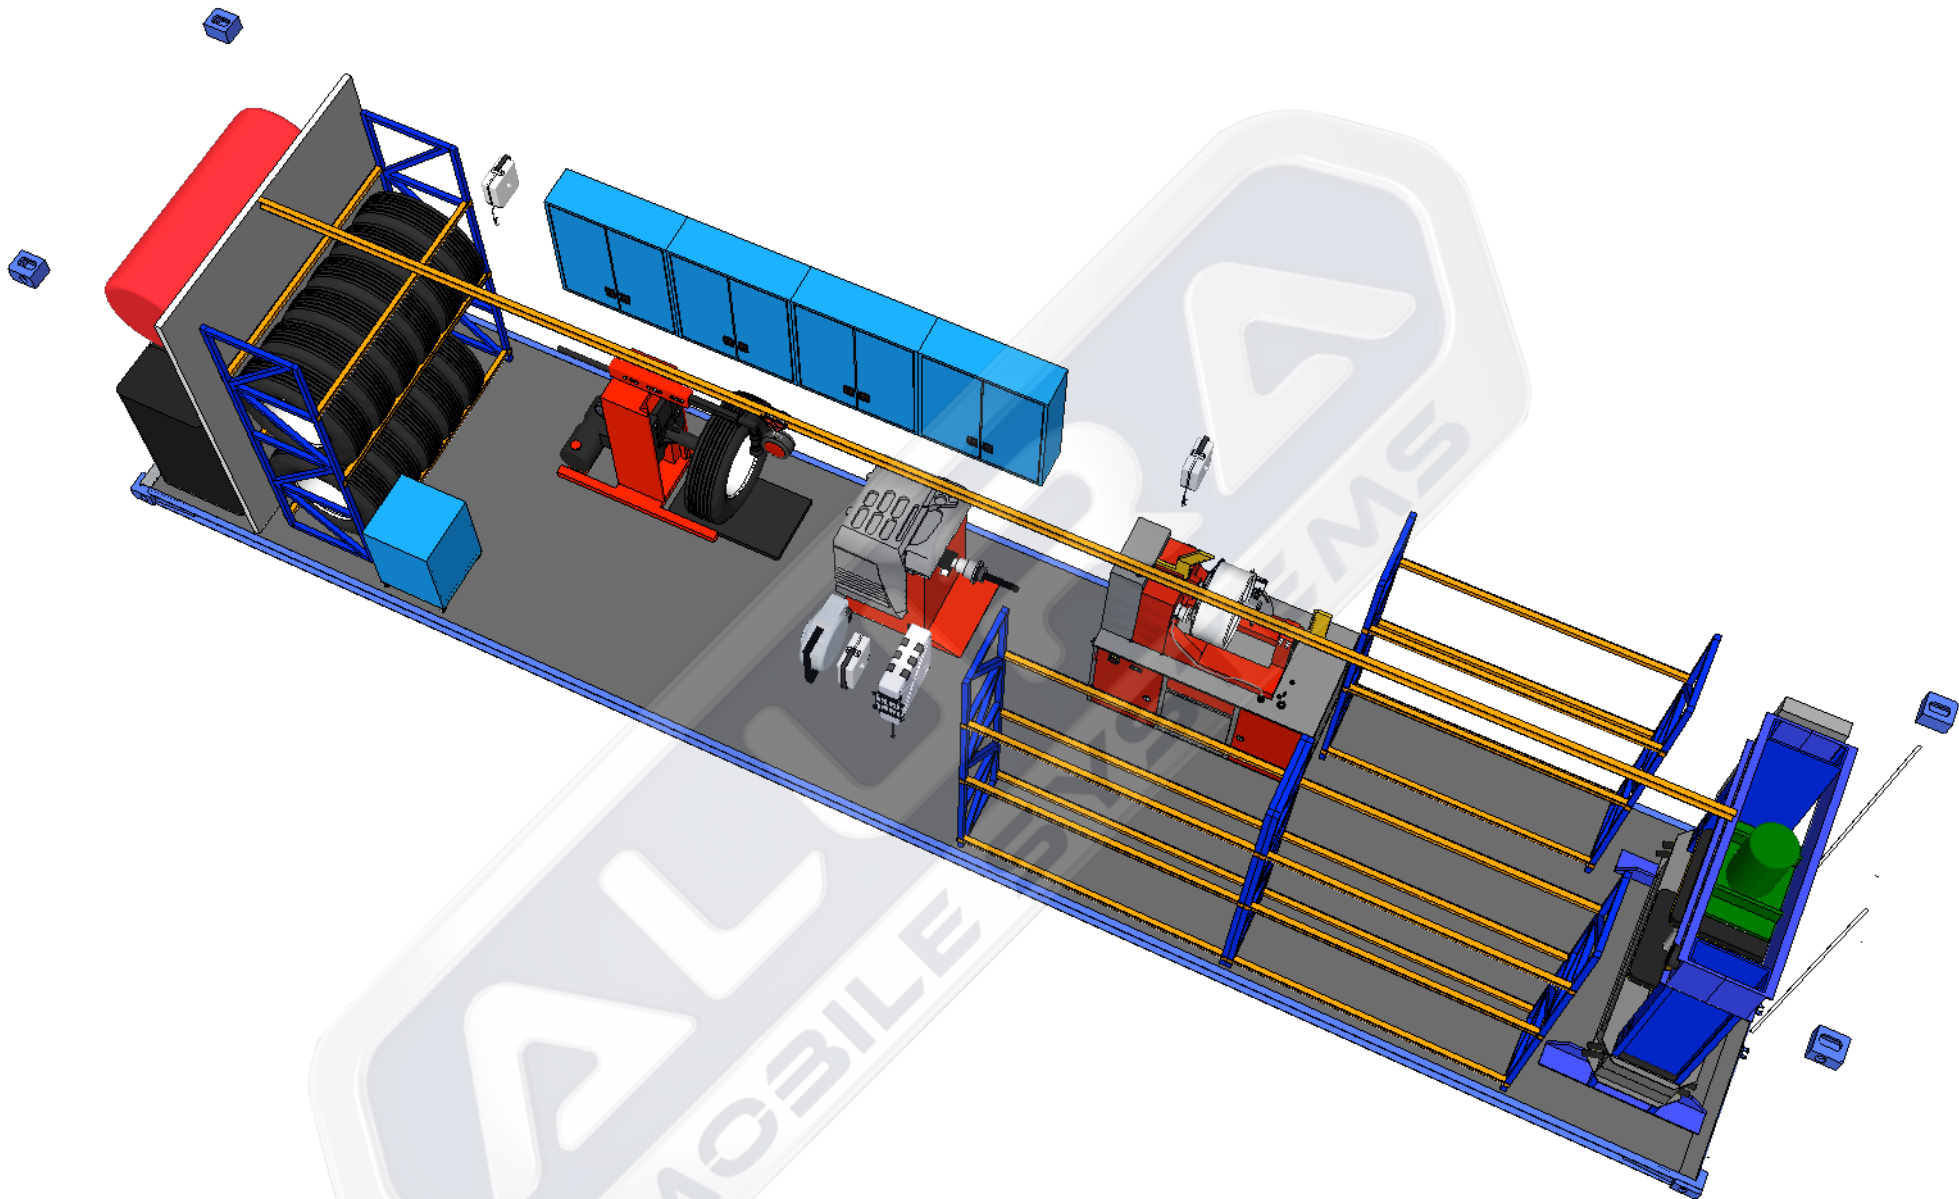

Project / Model
23.007
40' Tyre Service Container

Explanation
40' HQ ISO Container

Info
Date : 23.01.2023
Rev. : 00.00.0000
Per. : Metin ALCAR
Tel : 0544 242 04 91
Mail : sales@aluratrailer.com

A 06