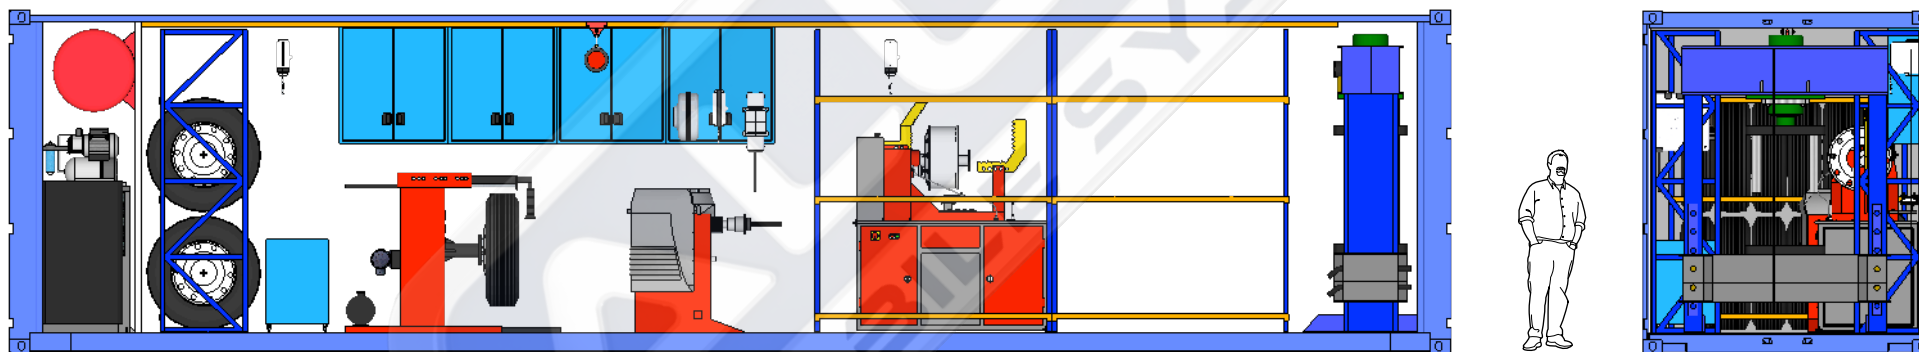

Project / Model

23.007

40' Tyre Service Container

Explanation

40' HQ ISO Container

Info

Date : 23.01.2023

Rev. : 00.00.0000

Per. : Metin ALCAR

Tel. : 0544 242 04 91

Mail : sales@aluratrailer.com

A 02