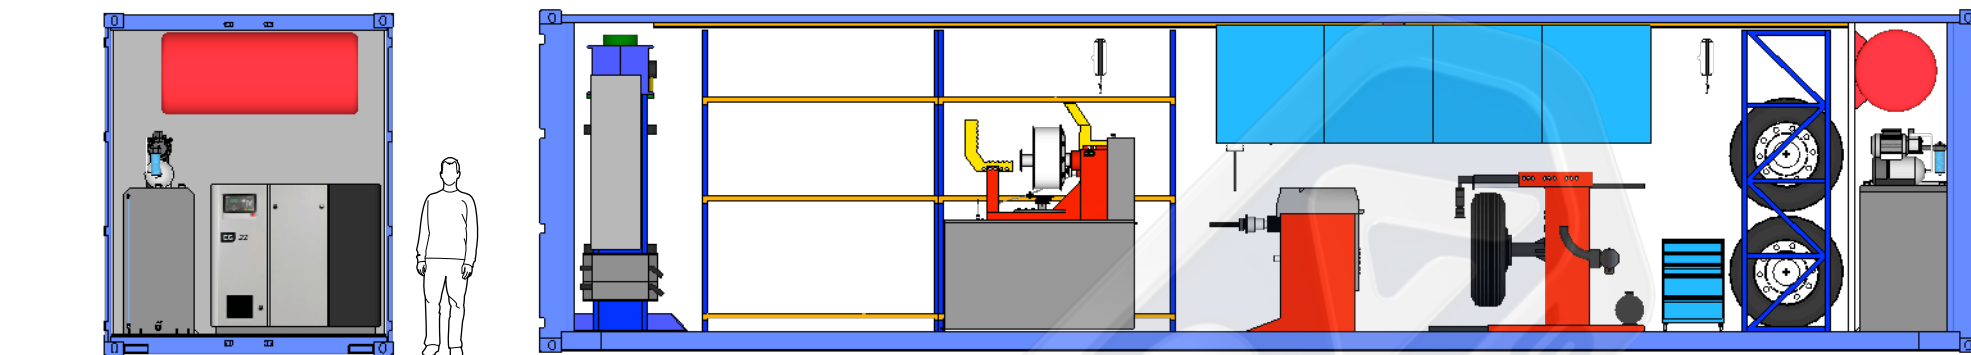

Project / Model

23.007

40' Tyre Service Container

Explanation

40' HQ ISO Container

Info

Date : 23.01.2023

Rev. : 00.00.0000

Per. : Metin ALCAR

Tel. : 0544 242 04 91

Mail : sales@aluratrailer.com

A 02