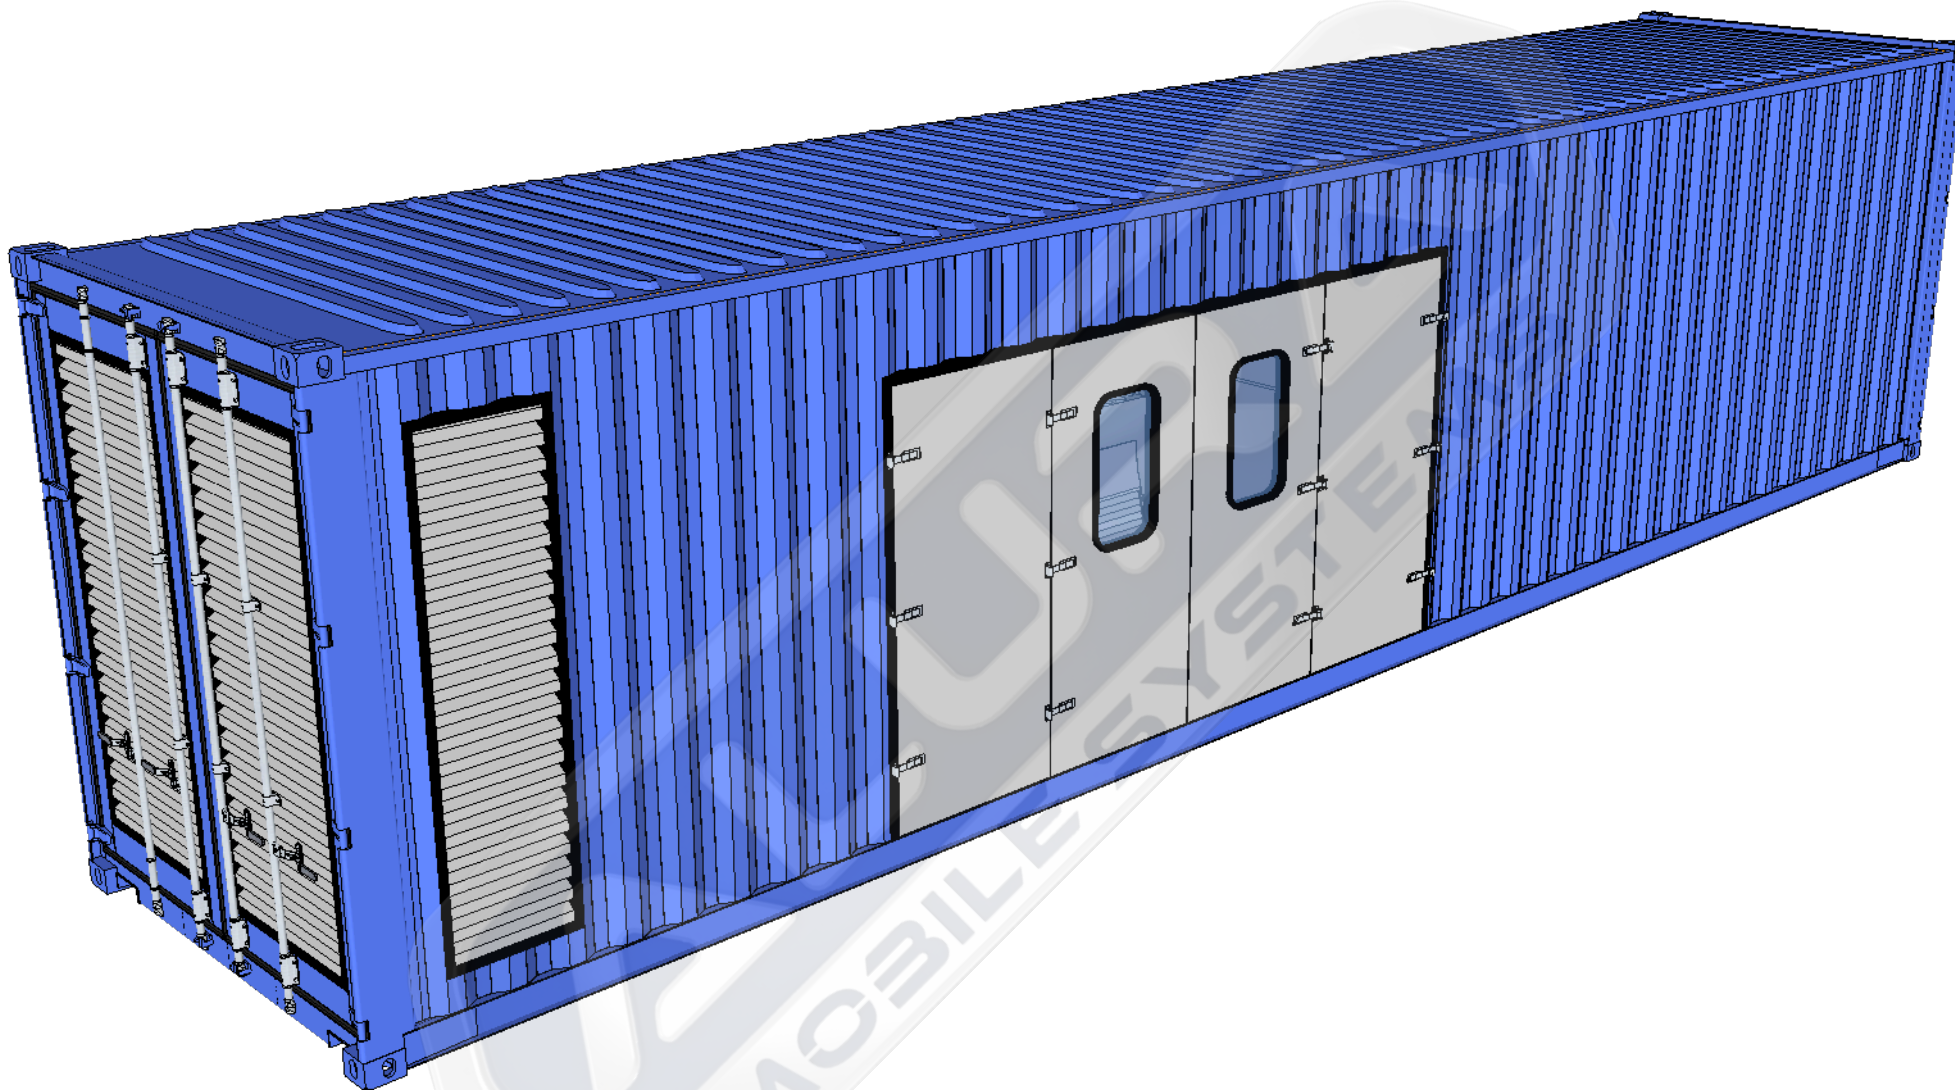

Project / Model

23.007

40' Tyre Service Container

Explanation

40' HQ ISO Container

Info

Date : 23.01.2023

Rev. : 00.00.0000

Per. : Metin ALCAR

Tel : 0544 242 04 91

Mail : sales@aluratrailer.com

A 04