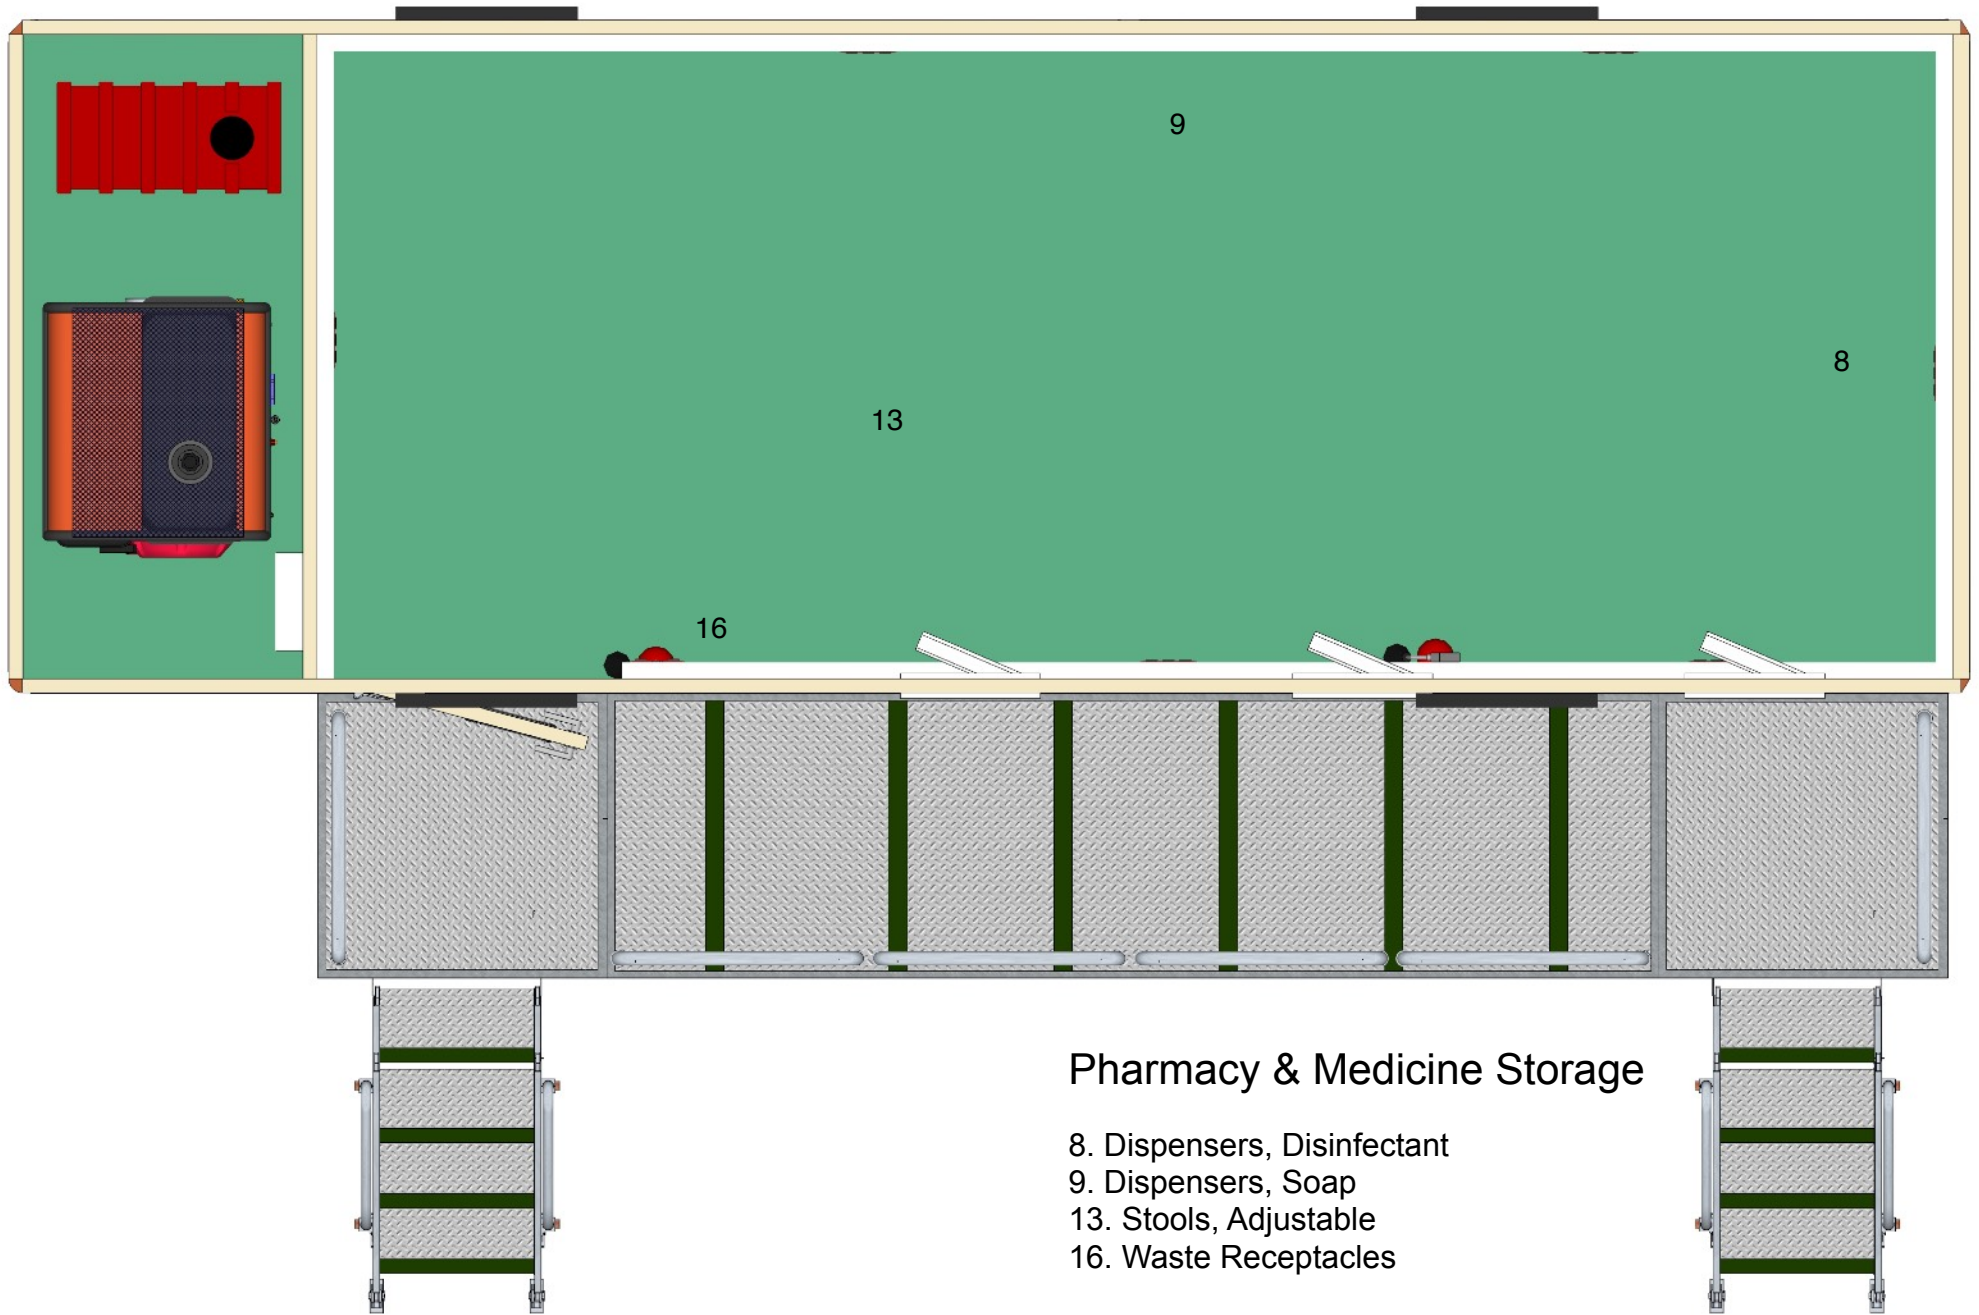

sales@aluratrailer.com

Pharmacy & Medicine Storage

- 8. Dispensers, Disinfectant
- 9. Dispensers, Soap
- 13. Stools, Adjustable
- 16. Waste Receptacles

Pharmacy & Medicine Storage
Iveco Eurocargo 150E22H / WB: 5175