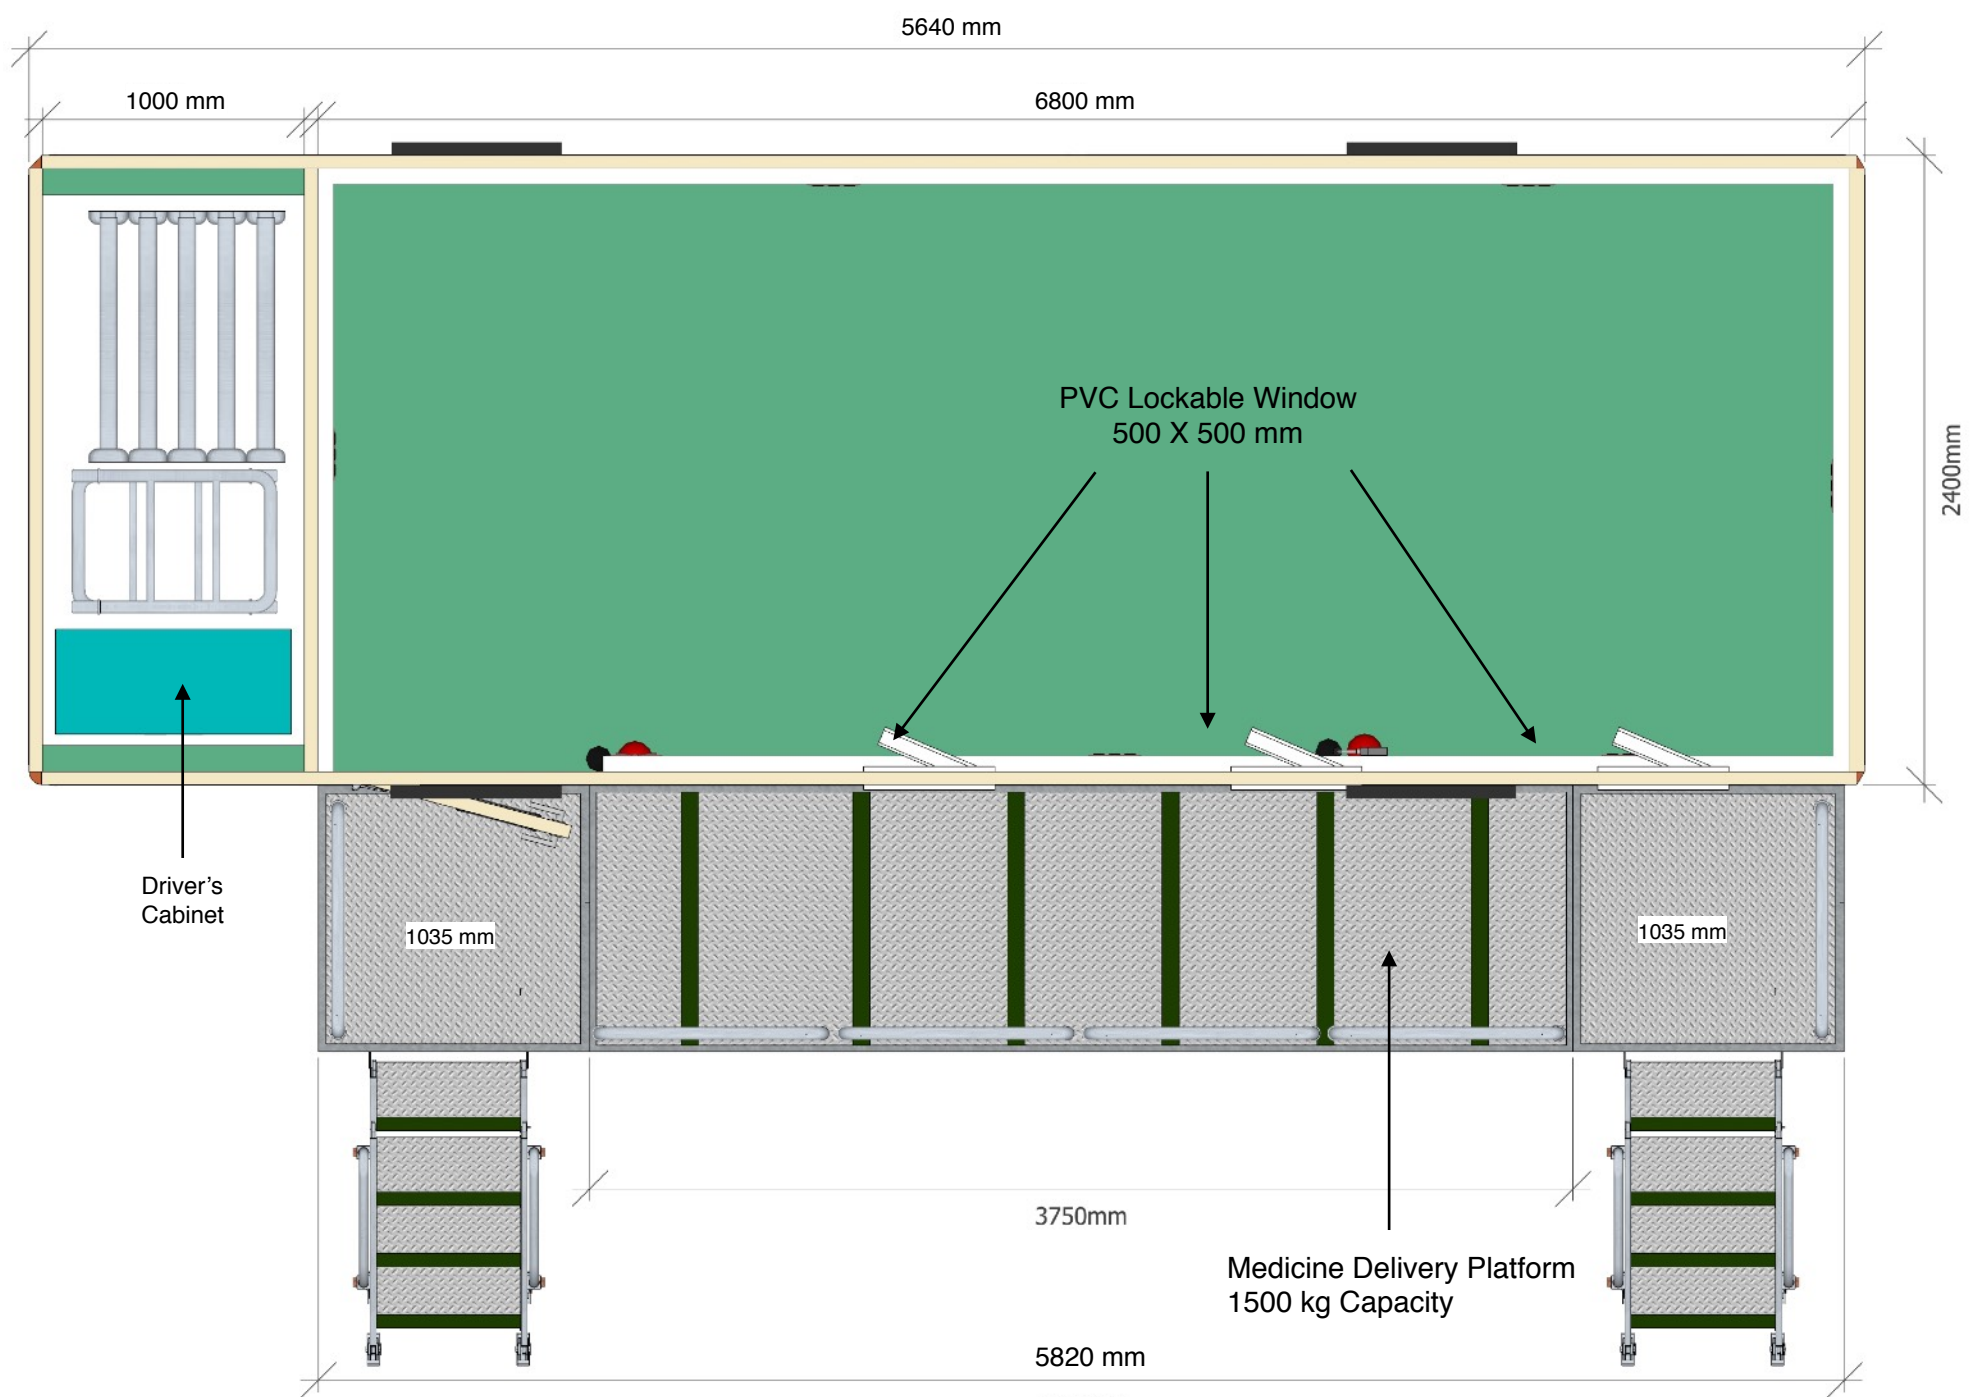

Pharmacy & Medicine Storage
Iveco Eurocargo 150E22H / WB: 5175

Prct. No : 18.243
Rev. : 000
Date : 7.02.2019
Page : 4 / 9

ALURA TRAILER
P: +90 332 3460080
M :+90 544 242 04 91
www.aluratrailer.com

sales@aluratrailer.com