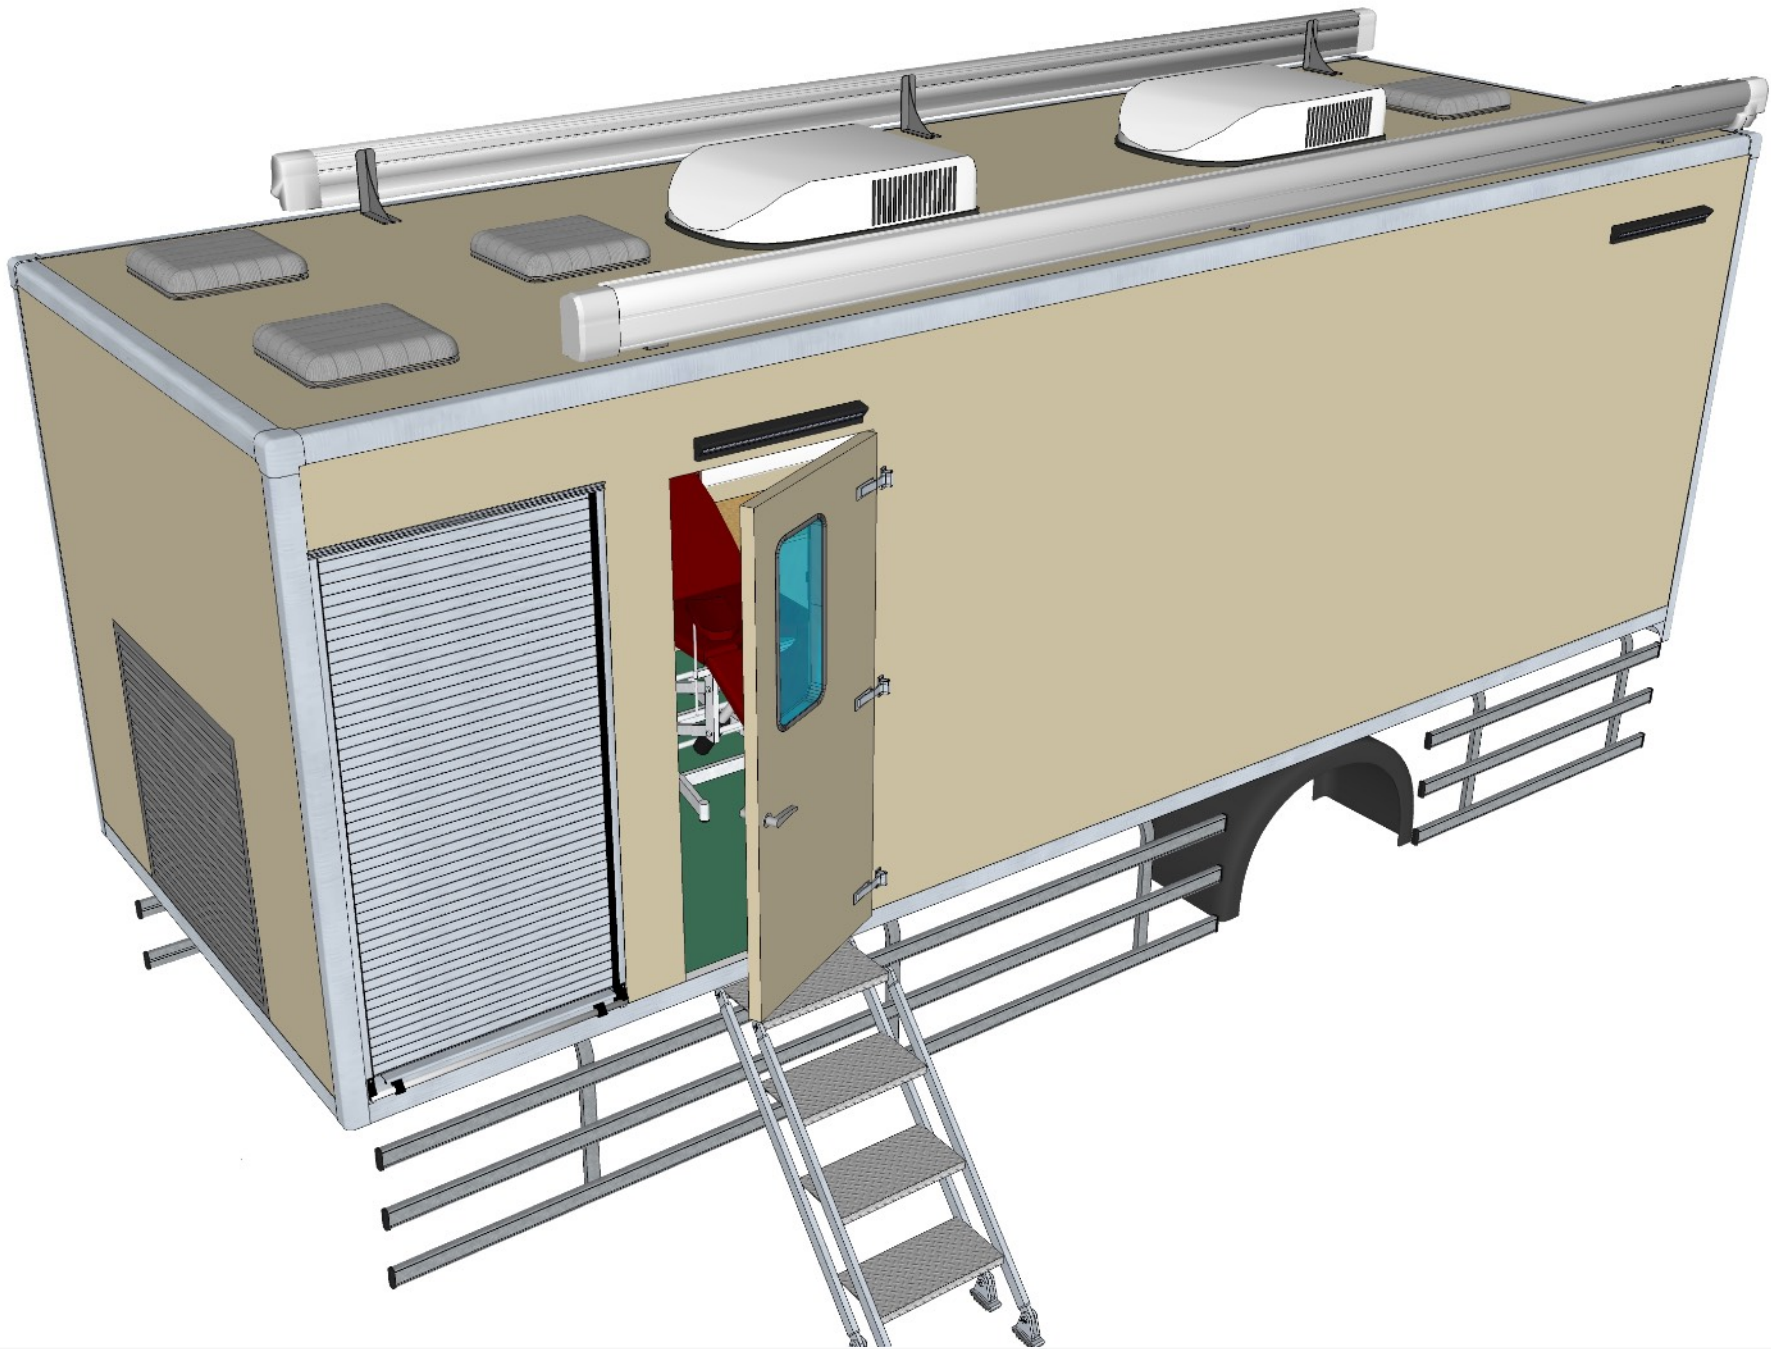

Gynecology – Family Planning Clinic
Iveco Eurocargo 150E22H / WB: 5175

Prct. No : 18.232
Rev. : 000
Date : 27.10.2018
Page : 2 / 10

ALURA TRAILER
P: +90 332 3460080
M :+90 544 242 04 91
www.aluratrailer.com

sales@aluratrailer.com