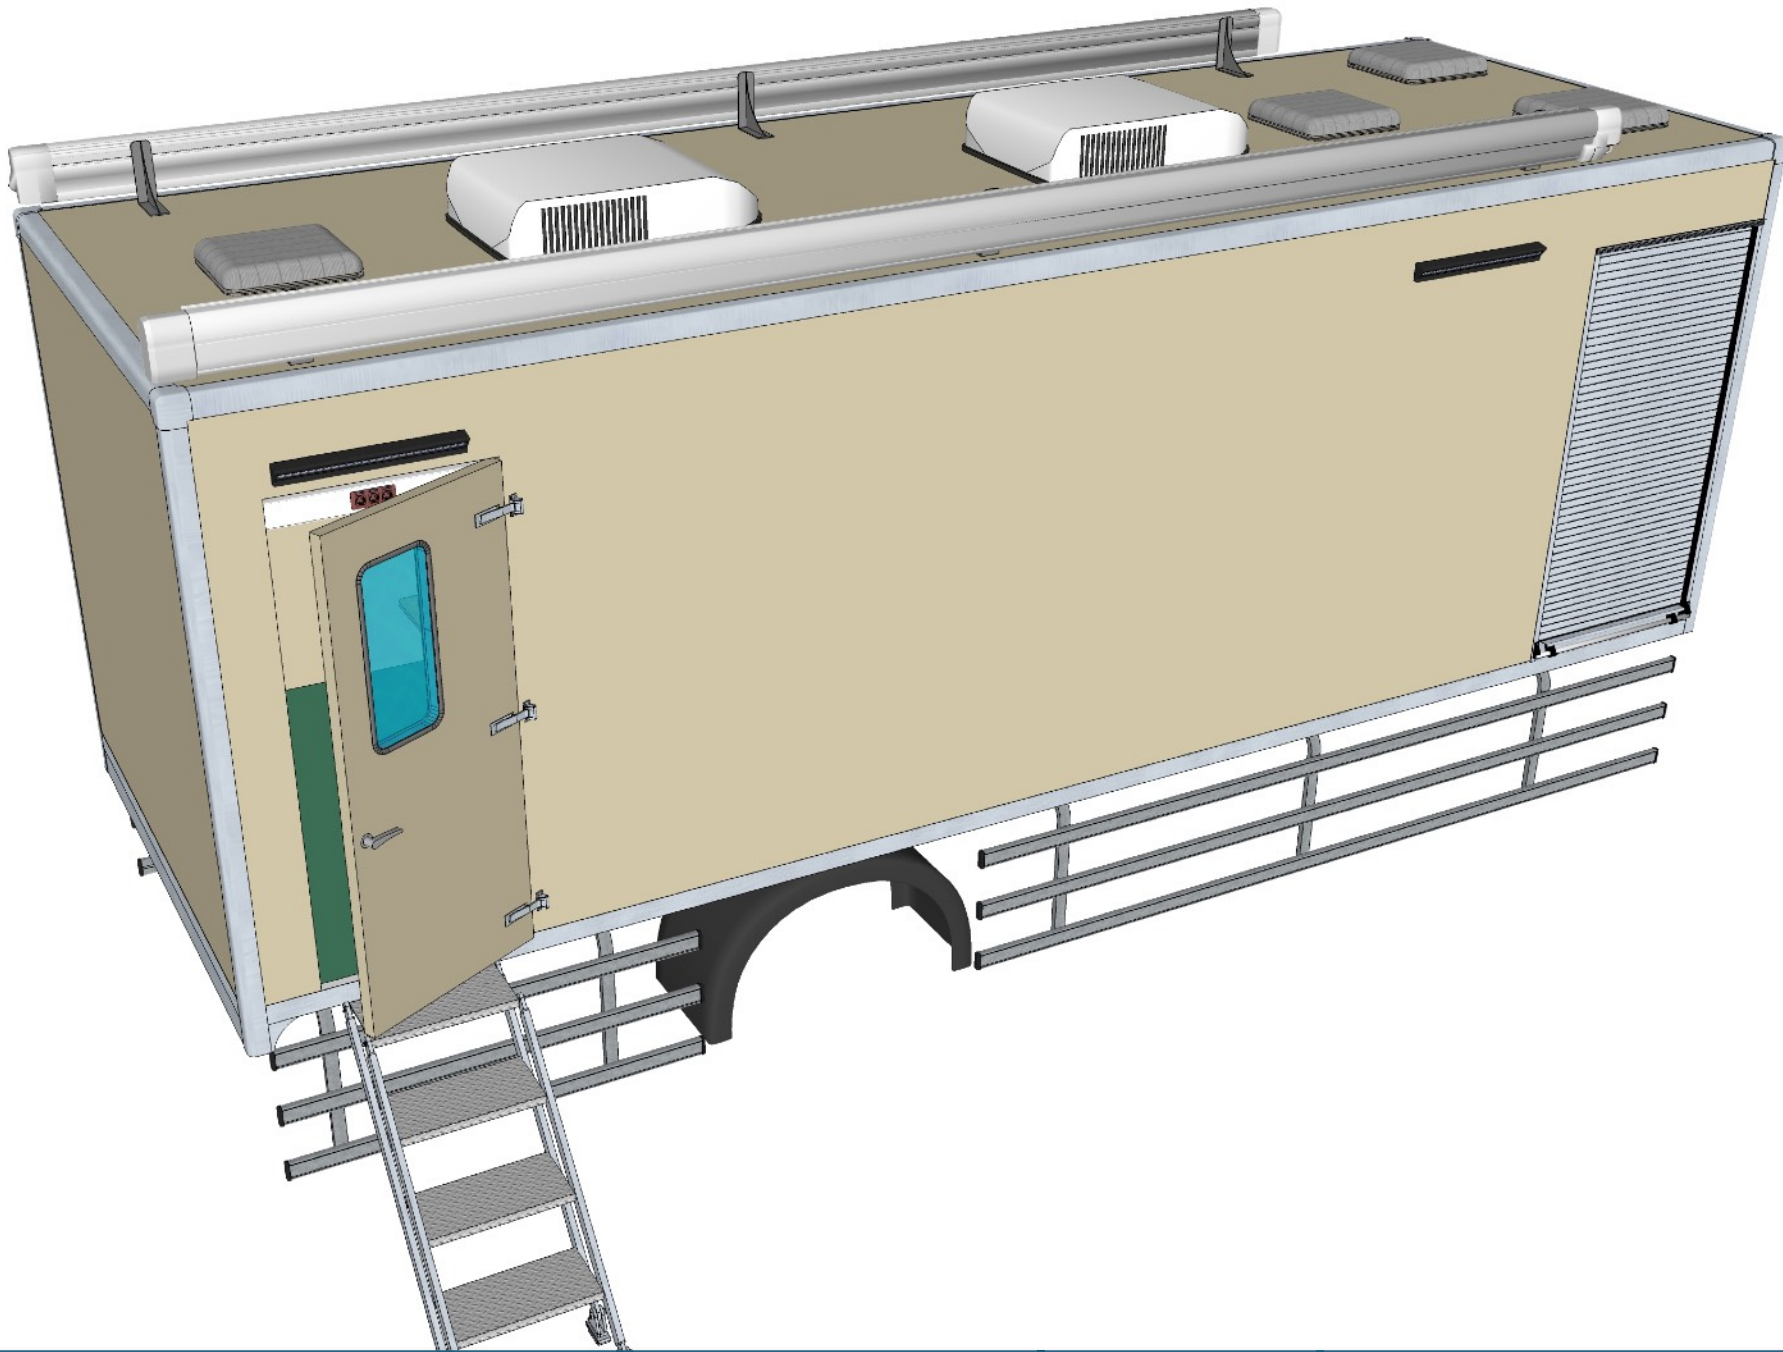

Gynecology – Family Planning Clinic
Iveco Eurocargo 150E22H / WB: 5175

Prct. No : 18.232
Rev. : 000
Date : 27.10.2018
Page : 3 / 10

ALURA TRAILER
P: +90 332 3460080
M :+90 544 242 04 91
www.aluratrailer.com

sales@aluratrailer.com