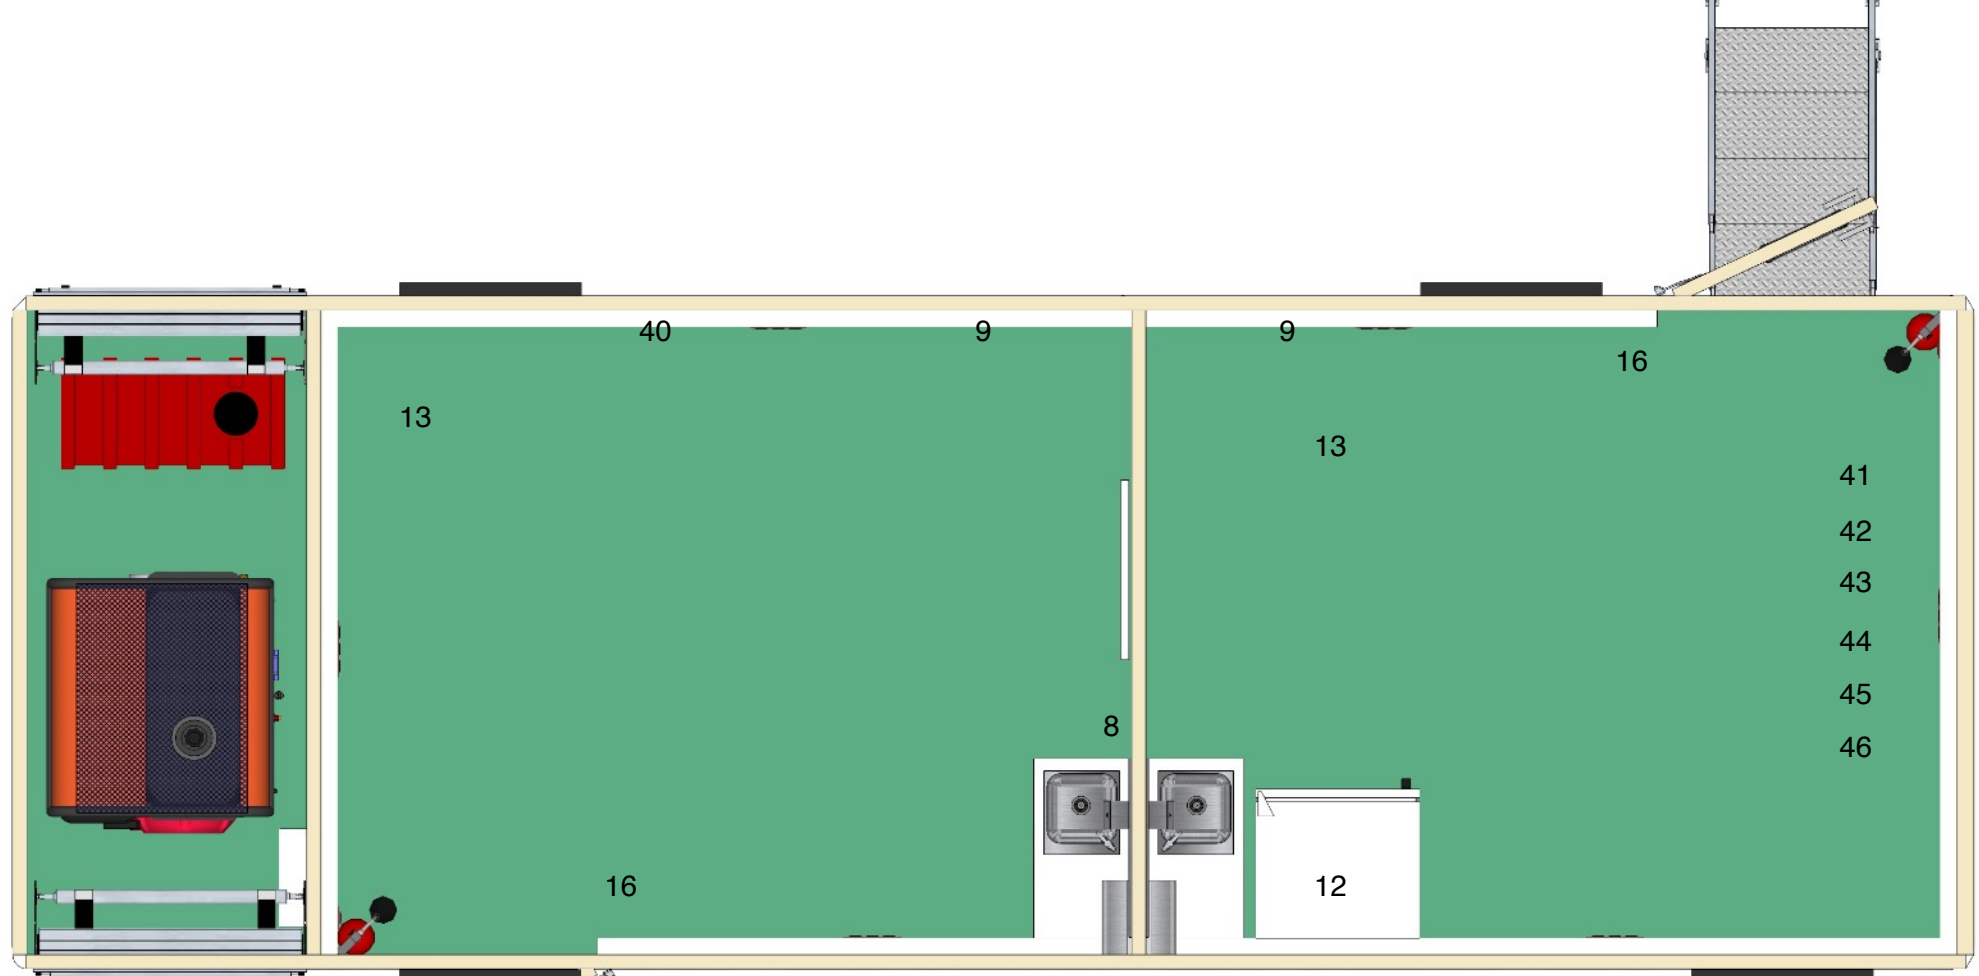

Clinic #1 (Para Laboratory Clinic)

- Drawing. Centrifuges, Tabletop, Low-Speed
40. Microscopes, Light, Laboratory, Brightfield
8. Dispensers, Disinfectant
9. Dispensers, Soap
13. Stools, Adjustable, Laboratory
16. Waste Receptacles

Clinic #2 (Chemistry Laboratory Clinic)

41. Analyzers, Laboratory, Hematology, Cell-Counting, Automated
42. Balances, Electronic, Precision
43. Centrifuges, Tabletop, Low-Speed
44. Microscopes, Light, Laboratory, Brightfield
45. Pipettes (set)
12. Refrigerators, Pharmacy/ laboratory
46. Spectrophotometers, Ultraviolet/Visible
16. Waste Receptacles
8. Dispensers, Disinfectant
9. Dispensers, Soap
13. Stools, Adjustable, Laboratory

**Para Laboratory Clinic /
Chemistry Laboratory Clinic**
Iveco Eurocargo 150E22H / WB: 5175

Prct. No : 18.242
Rev. : 000
Date : 27.10.2018
Page : 5 / 11

ALURA TRAILER
P: +90 332 3460080
M :+90 544 242 04 91
www.alura-trailer.com

sales@alura-trailer.com