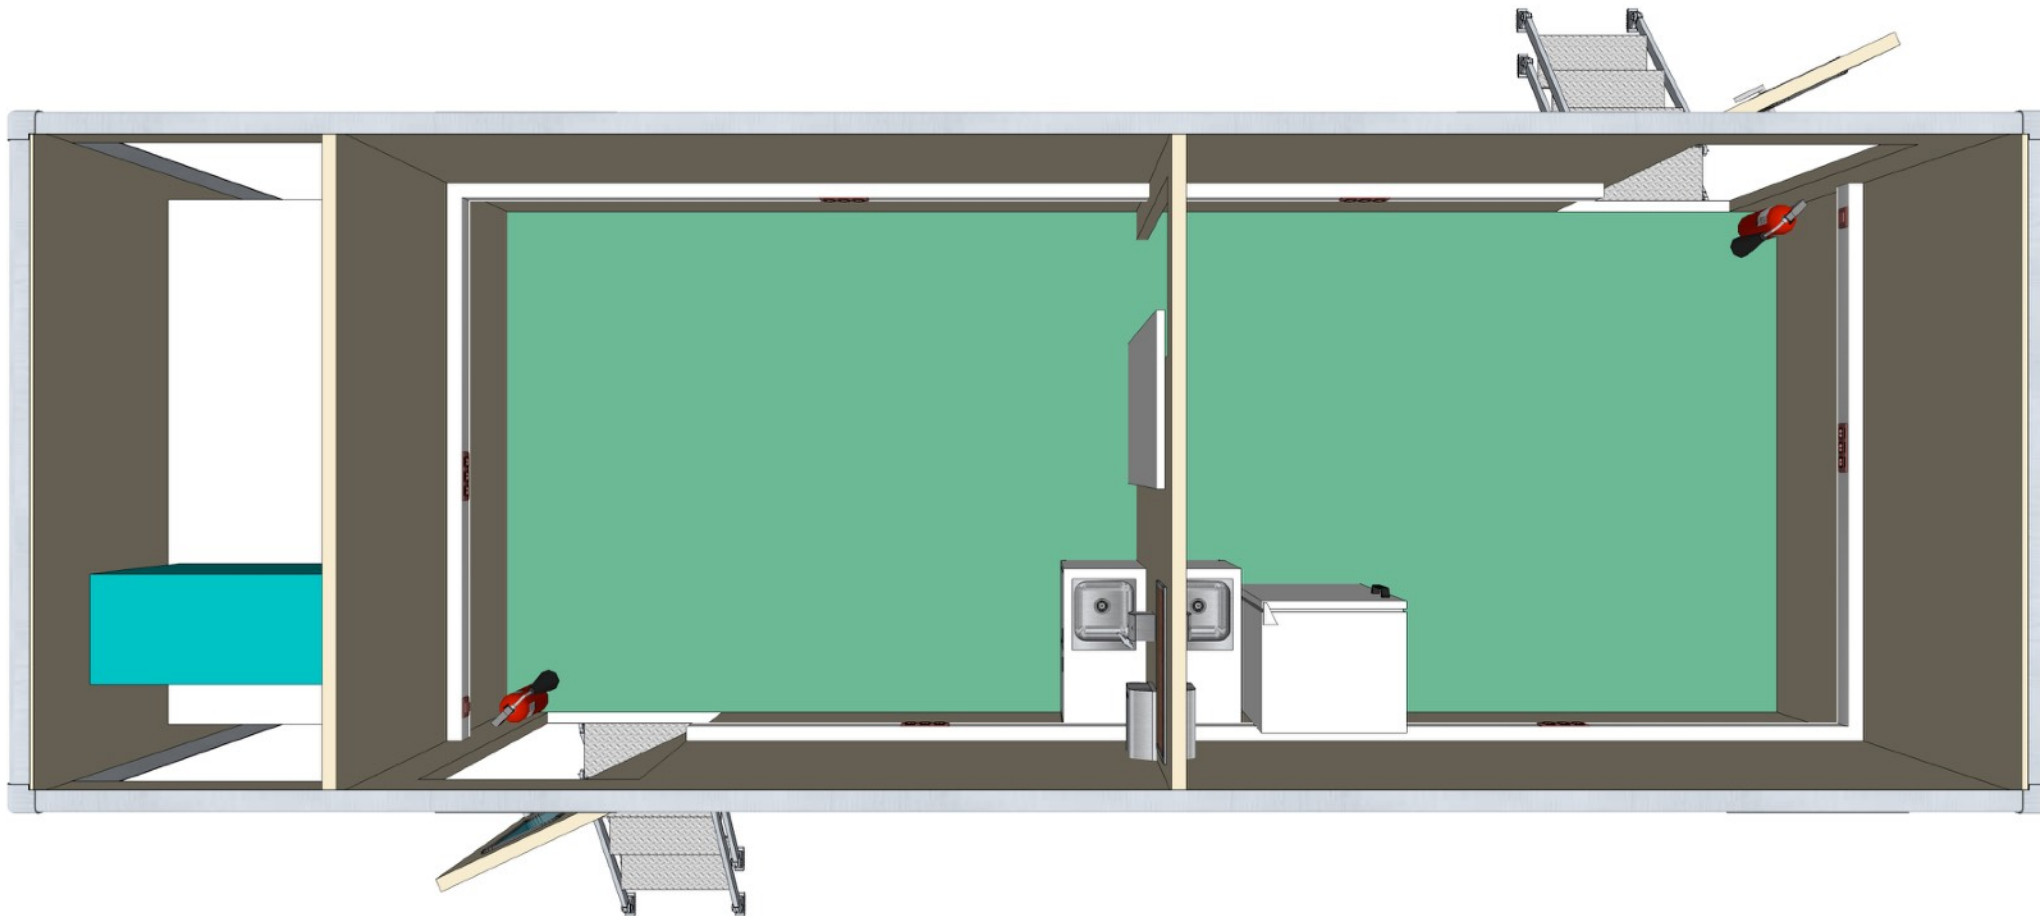

Para Laboratory Clinic /
Chemistry Laboratory Clinic
Iveco Eurocargo 150E22H / WB: 5175

Prct. No : 18.242
Rev. : 000
Date : 27.10.2018
Page : 8 / 11

ALURA TRAILER
P: +90 332 3460080
M :+90 544 242 04 91
www.aluratrailer.com

sales@aluratrailer.com