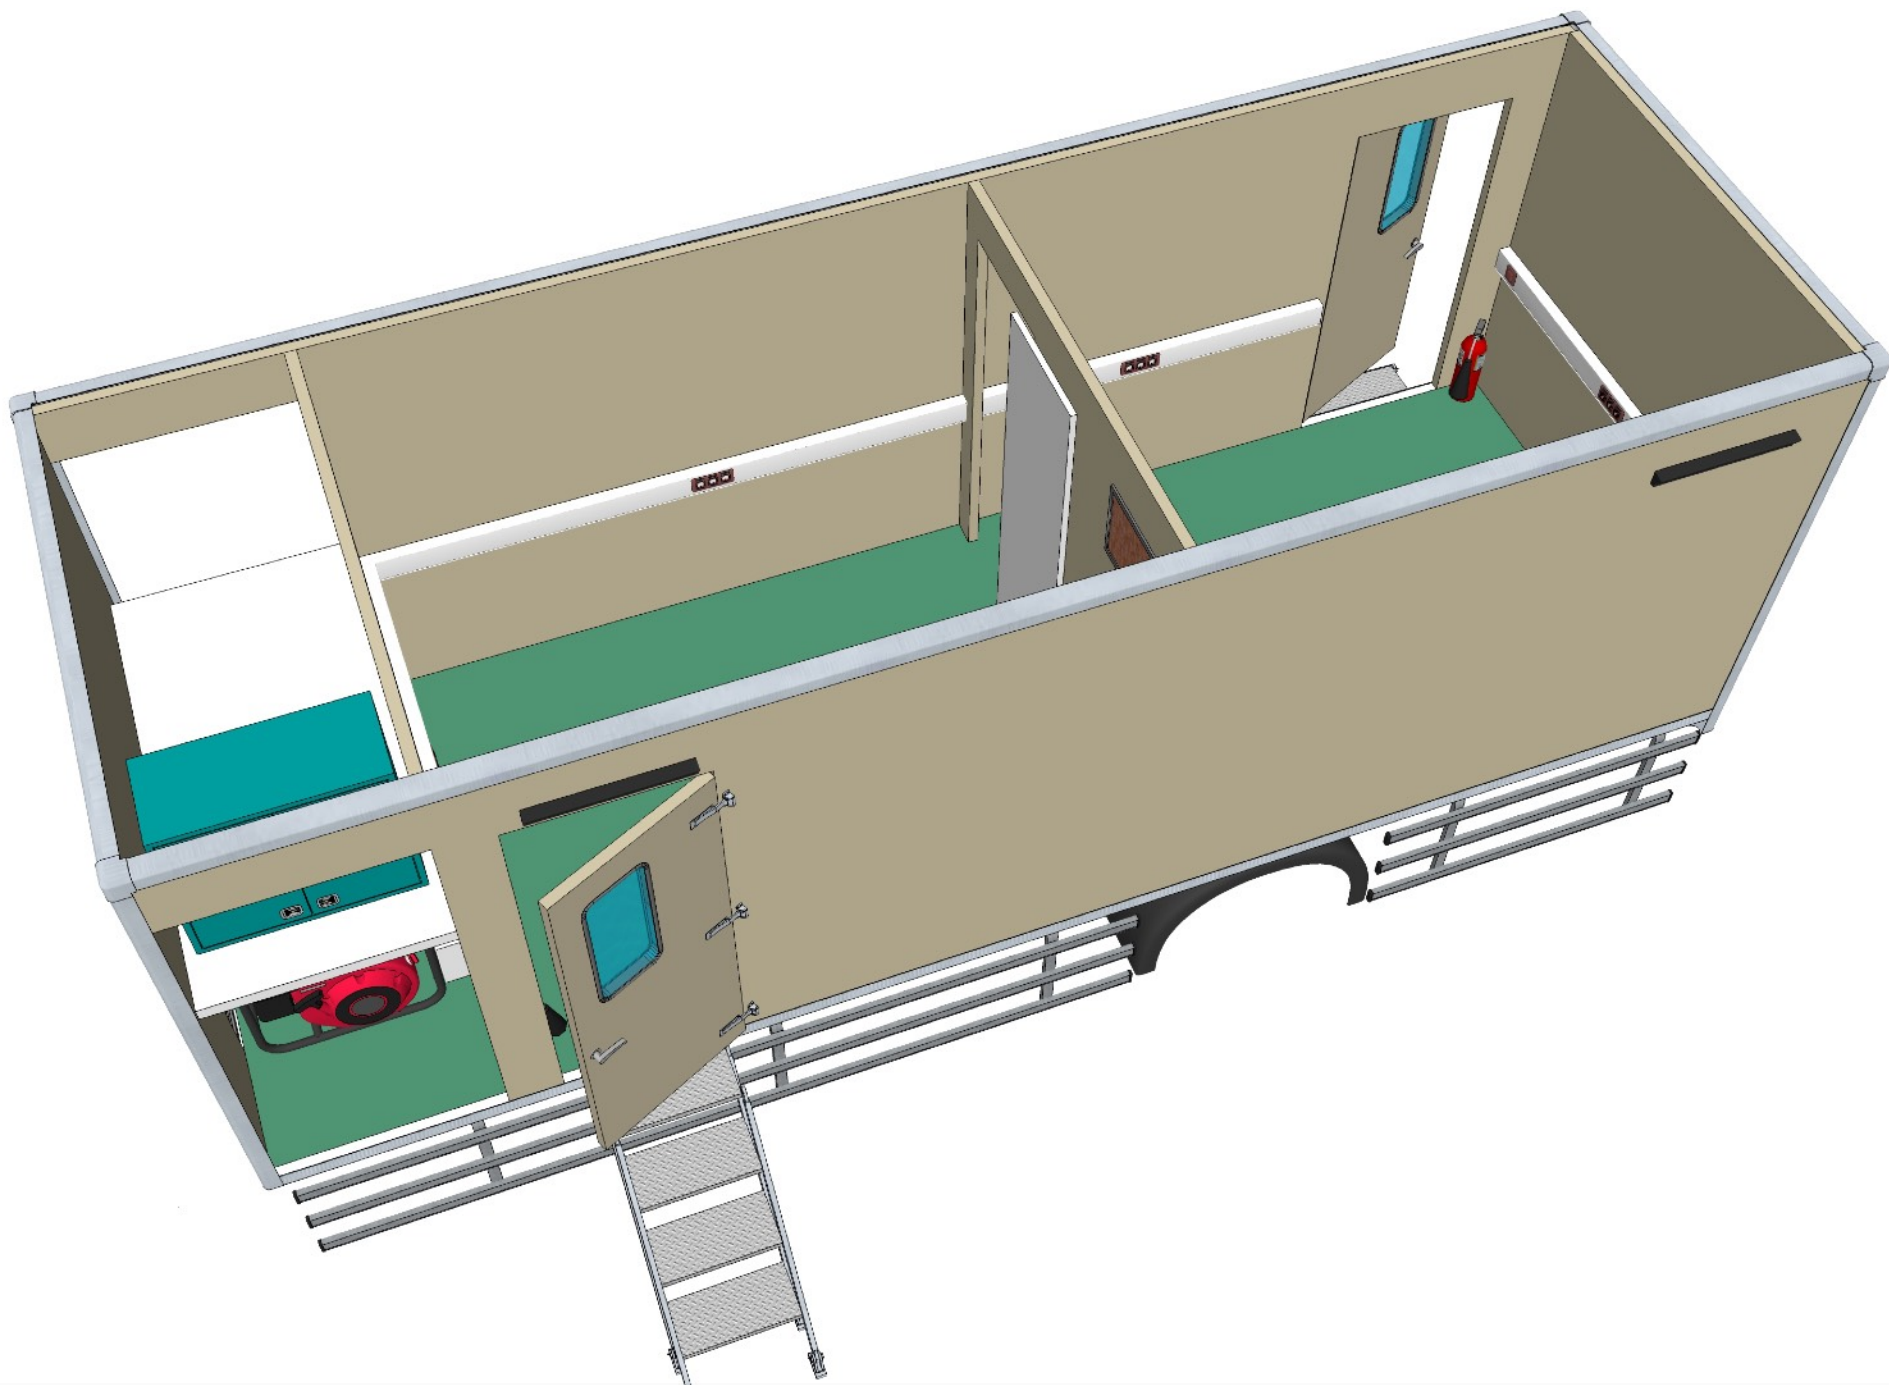

Para Laboratory Clinic /
Chemistry Laboratory Clinic
Iveco Eurocargo 150E22H / WB: 5175

Prct. No : 18.242
Rev. : 000
Date : 27.10.2018
Page : 7 / 11

ALURA TRAILER
P: +90 332 3460080
M :+90 544 242 04 91
www.aluratrailer.com

sales@aluratrailer.com